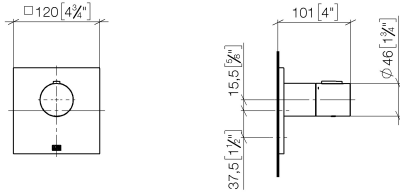

36 503 780 Product version from 1/1/2022

- cover plate 120 x 120 mm
- temperature control handle with safety limit stop at 38°C
- thermostat cartridge
- WRAS

Fits: IMO, MEM, CL.1, CYO

	Brushed Platinum	36 503 780-06
	Chrome	36 503 780-00
	Platinum	36 503 780-08
	Dark Chrome	36 503 780-19
	Brushed Light Gold	36 503 780-27
	Brushed Durabrass (23kt Gold)	36 503 780-28
	Matte Black	36 503 780-33
	Brushed Champagne (22kt Gold)	36 503 780-46
	Champagne (22kt Gold)	36 503 780-47
	Brushed Chrome	36 503 780-93
	Brushed Dark Platinum	36 503 780-99

Required miscellaneous

xTOOL Concealed thermostat module without volume control - 35 503 970 90
 •max. recess depth mm
 •min. recess depth mm

Recommended miscellaneous

xGRID Attachment set for integrating in the dry wall construction - 12 340 970 90

Required miscellaneous

xGRID Installation track 555 mm - 12 360 970 90

36 503 780 Product version from 1/1/2022

mm [inches]

Flow rate chart

Codes & Standards

DIN 4109

EN 1111