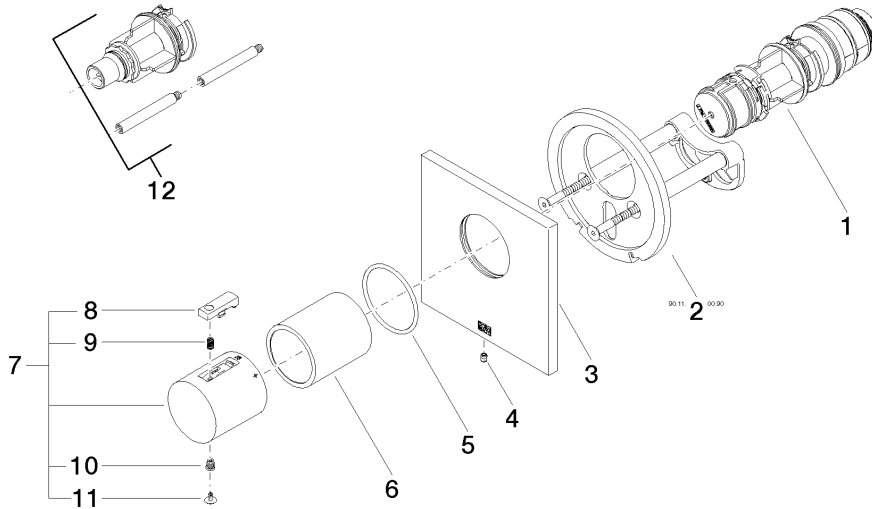

Required miscellaneous

xGRID Installation track 555 mm - 12 360 970 90

36 503 780 Product version from 1/1/2022

mm [inches]

Flow rate chart

Codes & Standards

DIN 4109

EN 1111

ISO 3822

Scottish Water
Byelaws

UK Water Supply
Regulations

Ü-Zeichen

xTOOL Concealed thermostat without volume control 3/4" - Brushed Platinum

IMO

36 503 780 Product version from 1/1/2022

Certificates

WRAS_2011

DVGW_DW-
6512DN0

LGA_29

LGA_29

Spare parts list

No.	Item Number	Name	Quantity used	Delivery time
1	90 15 02 063 00 90	cartridge	1	2
2	90 11 01 196 00 90	base	1	2
3	90 11 02 533 00-06	cover	1	10
4	09 31 11 044 90	pin	1	2
5	90 14 10 049 00 90	seal	1	2
6	90 21 02 112 00-06	sleeve	1	10
7	90 17 33 004 00-06	handle	1	10
8	90 21 33 011 00-13	handle	1	2
9	90 16 02 027 00 90	spring	1	2
10	90 30 30 136 00 90	screw	1	2
11	90 31 20 049 00-13	plug	1	30
12	12 178 970 90	Extension 46 mm -	1	2