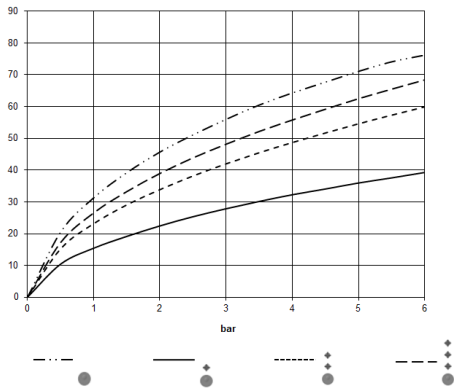

Required miscellaneous

xGRID Installation track 555 mm - 12 360 970 90

36 503 780 Product version from 1/1/2022

mm [inches]

Flow rate chart

Codes & Standards

DIN 4109

EN 1111