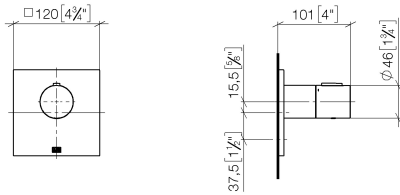

36 503 780

- cover plate 120 x 120 mm
- temperature control handle with safety limit stop at 38°C
- thermostat cartridge
- WRAS

Fits: IMO, MEM, CL.1, CYO

	Brushed Light Gold	36 503 780-27
	Chrome	36 503 780-00
	Brushed Platinum	36 503 780-06
	Platinum	36 503 780-08
	Dark Chrome	36 503 780-19
	Brushed Durabronze (23kt Gold)	36 503 780-28
	Matte Black	36 503 780-33
	Brushed Champagne (22kt Gold)	36 503 780-46
	Champagne (22kt Gold)	36 503 780-47
	Brushed Chrome	36 503 780-93
	Brushed Dark Platinum	36 503 780-99

**Required miscellaneous**

**xTOOL Concealed thermostat module without volume control -** 35 503 970 90  
 •min. recess depth mm  
 •max. recess depth mm

**Recommended miscellaneous**

**xGRID Attachment set for integrating in the dry wall construction -** 12 340 970 90

**Required miscellaneous**

**xGRID Installation track 555 mm -** 12 360 970 90

36 503 780

mm [inches]

Flow rate chart

Codes & Standards

DIN 4109

EN 1111