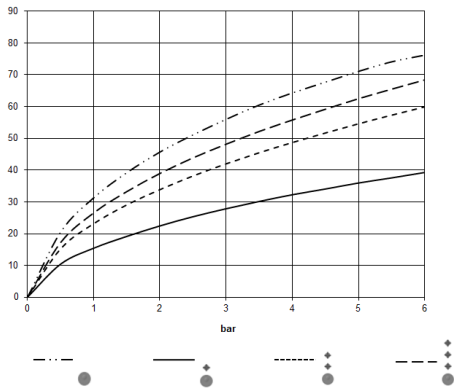

**Required miscellaneous**

**xGRID Installation track 555 mm -** 12 360 970 90

36 503 780

mm [inches]

Flow rate chart

Codes & Standards

DIN 4109

EN 1111