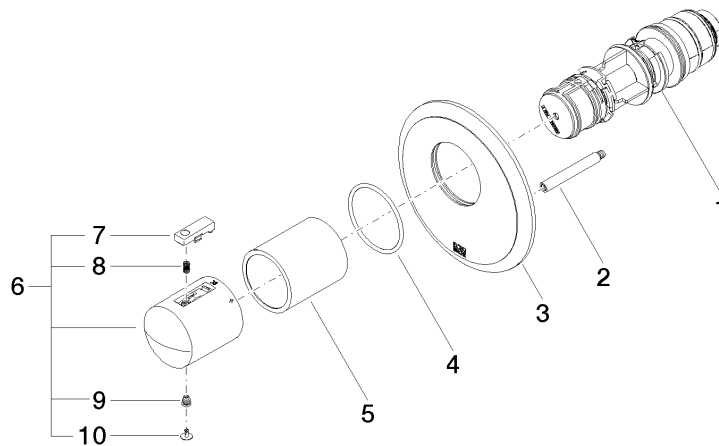

36 503 977

Product version up to 2/2/2021

Product version from 5/11/2021 to 11/25/2021

Product version from 1/1/2022

Product version from 6/30/2022 to 5/11/2021