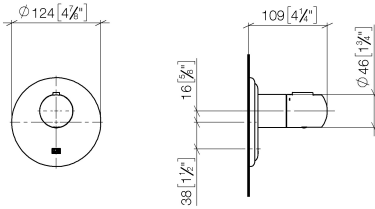

xTOOL Concealed thermostat module without volume control - 35 503 970 90
 •max. recess depth 110 mm
 •min. recess depth 85 mm

Recommended miscellaneous

xGRID Attachment set for integrating in the dry wall construction - 12 340 970 90

Required miscellaneous

xGRID Installation track 555 mm - 12 360 970 90

MADISON xTOOL Concealed thermostat without volume control 3/4" - Brushed Dark Platinum

MADISON

36 503 977
mm [inches]

Codes & Standards