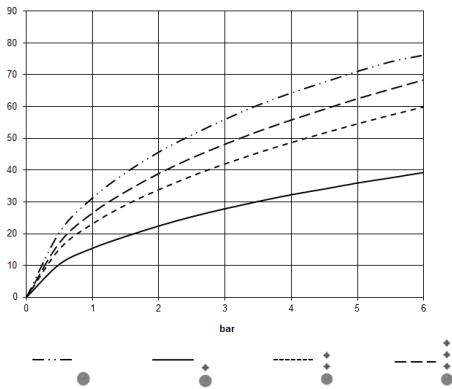

**Required miscellaneous**

**xGRID Installation track 555 mm -** 12 360 970 90

36 503 979

mm [inches]

Flow rate chart

Codes & Standards

DIN 4109

EN 1111