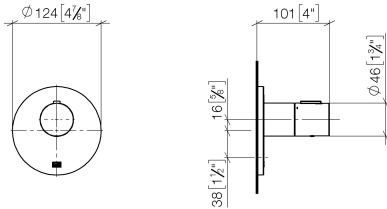

36 503 979

- cover plate Ø 124 mm
- temperature control handle with safety limit stop at 38°C
- thermostat cartridge
- WRAS 2011026

	Dark Chrome	36 503 979-19
	Chrome	36 503 979-00
	Brushed Platinum	36 503 979-06
	Platinum	36 503 979-08
	Durabress (23kt Gold)	36 503 979-09
	Light Gold	36 503 979-26
	Brushed Light Gold	36 503 979-27
	Brushed Durabress (23kt Gold)	36 503 979-28
	Matte Black	36 503 979-33
	Brushed Bronze	36 503 979-42
	Brushed Champagne (22kt Gold)	36 503 979-46
	Champagne (22kt Gold)	36 503 979-47
	Brushed Chrome	36 503 979-93
	Brushed Dark Platinum	36 503 979-99

**Required miscellaneous**

**xTOOL Concealed thermostat module without volume control -** 35 503 970 90  
 •max. recess depth 110 mm  
 •min. recess depth 85 mm

**Recommended miscellaneous**

**xGRID Attachment set for integrating in the dry wall construction -** 12 340 970 90

**Required miscellaneous**

**xGRID Installation track 555 mm -** 12 360 970 90

36 503 979

mm [inches]

Flow rate chart

Codes & Standards

DIN 4109

EN 1111