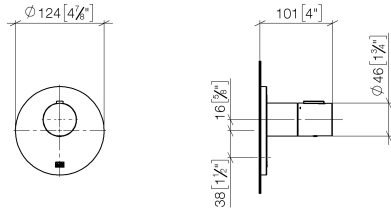

Required miscellaneous

xTOOL Concealed thermostat module without volume control - 35 503 970 90
 • max. recess depth 110 mm
 • min. recess depth 85 mm

Recommended miscellaneous

xGRID Attachment set for integrating in the dry wall construction - 12 340 970 90

Required miscellaneous

xGRID Installation track 555 mm - 12 360 970 90

36 503 979
mm [inches]

Flow rate chart

Certificates

WRAS_2011026.

DVGW_DW-
6512DN0706.

LGA_29930.