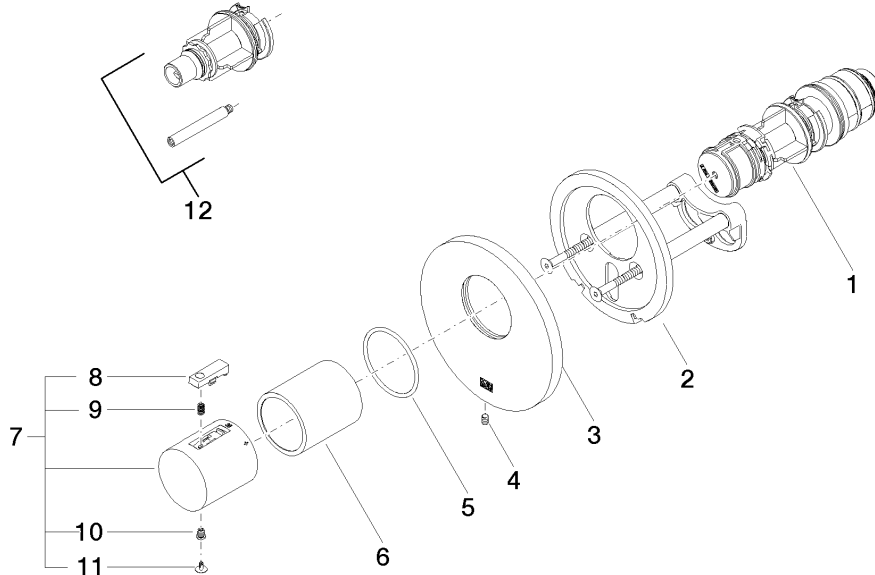

Required miscellaneous

xTOOL Concealed thermostat module without volume control - 35 503 970 90
 • max. recess depth 110 mm
 • min. recess depth 85 mm

Recommended miscellaneous

xGRID Attachment set for integrating in the dry wall construction - 12 340 970 90

Required miscellaneous

xGRID Installation track 555 mm - 12 360 970 90

36 503 979
mm [inches]

Flow rate chart

Certificates

WRAS_2011026.

DVGW_DW-
6512DN0706.

LGA_29930.

36 503 979

Spare parts list

No.	Item Number	Name	Quantity used	Delivery time
1	90 15 02 063 00 90	cartridge	1	2
2	90 11 01 196 00 90	base	1	2
3	09 11 02 537-47	cover	1	30
4	09 31 11 048 90	pin	1	2
5	90 14 10 049 00 90	seal	1	2
6	90 21 02 112 00-47	sleeve	1	30
7	90 17 33 004 00-47	handle	1	30
8	90 21 33 011 00-13	handle	1	2
9	90 16 02 027 00 90	spring	1	2
10	90 30 30 136 00 90	screw	1	2
11	90 31 20 049 00-13	plug	1	30
12	12 178 970 90	Extension 46 mm -	1	2