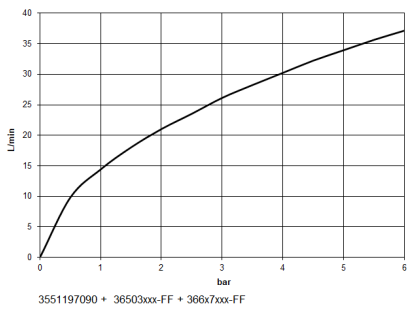

Required miscellaneous

xGRID Installation track 555 mm - 12 360 970 90

36 503 979
mm [inches]

Flow rate chart

Certificates

WRAS_2011026.

DVGW_DW-
6512DN0706.

LGA_29930.