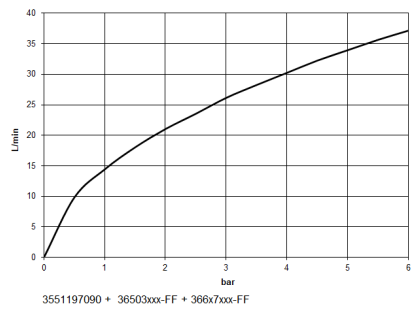

Required miscellaneous

xGRID Installation track 555 mm - 12 360 970 90

36 503 985

mm [inches]

Flow rate chart

Certificates

WRAS_2011026.

DVGW_DW-
6512DN0706.