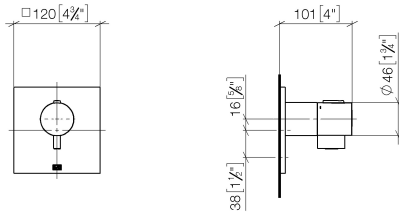

36 503 985

- cover plate 120 x 120 mm
- temperature control handle with safety limit stop at 38°C
- thermostat cartridge

Fits: IMO, MEM, CL.1, CYO

	Dark Chrome	36 503 985-19
	Chrome	36 503 985-00
	Brushed Platinum	36 503 985-06
	Platinum	36 503 985-08
	Brushed Light Gold	36 503 985-27
	Brushed Durabronze (23kt Gold)	36 503 985-28
	Matte Black	36 503 985-33
	Brushed Champagne (22kt Gold)	36 503 985-46
	Champagne (22kt Gold)	36 503 985-47
	Brushed Chrome	36 503 985-93
	Brushed Dark Platinum	36 503 985-99

Required miscellaneous

xTOOL Concealed thermostat module without volume control - 35 503 970 90
 •max. recess depth 160 mm
 •min. recess depth 95 mm

Recommended miscellaneous

xGRID Attachment set for integrating in the dry wall construction - 12 340 970 90

Required miscellaneous

xGRID Installation track 555 mm - 12 360 970 90

36 503 985

mm [inches]

Flow rate chart

Certificates

WRAS_2011026.

DVGW_DW-
6512DN0706.