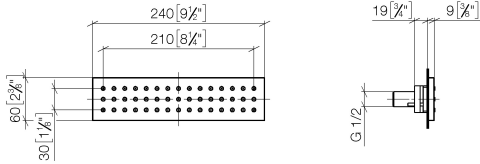

**WATER BAR Concealed body spray FlowReduce - Brushed Durabronze (23kt Gold)**

IMO

36 517 979

- HORIZONTAL RAIN, max. flow rate 6 l/min (at 3 bar)
- with anti-scale system
- cover plate 240 x 60 mm
- 1/2" connection
- This product can help a building meet the requirements of Green Building Rating Systems, e.g. LEED®, BREEAM®, DGNB
- WRAS 1304001

Fits: IMO, LULU, MADISON, MEM, TARA, CL.1, LISSÉ, VAIA, META, CYO

	Brushed Durabronze (23kt Gold)	36 517 979-28
	Chrome	36 517 979-00
	Brushed Platinum	36 517 979-06
	Platinum	36 517 979-08
	Dark Chrome	36 517 979-19
	Light Gold	36 517 979-26
	Brushed Light Gold	36 517 979-27
	Matte Black	36 517 979-33
	Brushed Bronze	36 517 979-42
	Brushed Champagne (22kt Gold)	36 517 979-46
	Champagne (22kt Gold)	36 517 979-47
	Brushed Chrome	36 517 979-93
	Brushed Dark Platinum	36 517 979-99

**Required miscellaneous**

- Concealed wall installation box - 35 206 970 90**
- max. recess depth 173 mm
  - min. recess depth 100 mm

36 517 979  
mm [inches]

**Flow rate chart**

**Trajectory diagram**

**Certificates**