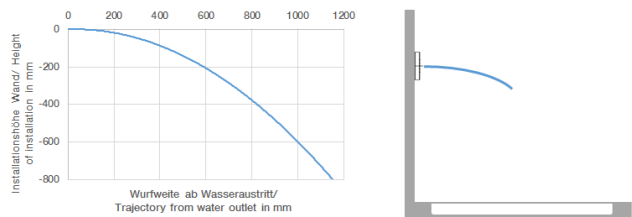

**WATER BAR Concealed body spray FlowReduce - Brushed Durabronze (23kt Gold)**

IMO

36 517 979

- HORIZONTAL RAIN, max. flow rate 6 l/min (at 3 bar)
- with anti-scale system
- cover plate 240 x 60 mm
- 1/2" connection
- This product can help a building meet the requirements of Green Building Rating Systems, e.g. LEED®, BREEAM®, DGNB
- WRAS 1304001

**Required miscellaneous**

- Concealed wall installation box - 35 206 970 90**
- max. recess depth 173 mm
  - min. recess depth 100 mm

36 517 979  
mm [inches]

**Flow rate chart**

**Trajectory diagram**

**Certificates**