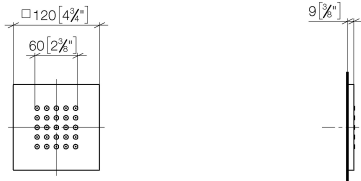

**Recommended miscellaneous**

**xGRID Attachment set for integrating in the dry wall construction -** 12 340 970 90

**Required miscellaneous**

**xGRID Installation track 555 mm -** 12 360 970 90

36 525 979

mm [inches]

**Flow rate chart**

**Codes & Standards**

DIN 4109

ISO 3822

Ü-Zeichen

WATER POINTS Concealed body spray - Brushed Champagne (22kt Gold)

---