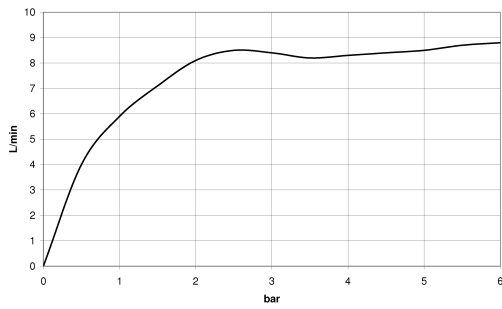

**Recommended miscellaneous**

**xGRID Attachment set for integrating in the dry wall construction -** 12 340 970 90

**Required miscellaneous**

**xGRID Installation track 555 mm -** 12 360 970 90

36 525 979

mm [inches]

**Flow rate chart**

**Codes & Standards**

DIN 4109

ISO 3822

Ü-Zeichen

WATER POINTS Concealed body spray - Brushed Champagne (22kt Gold)

---