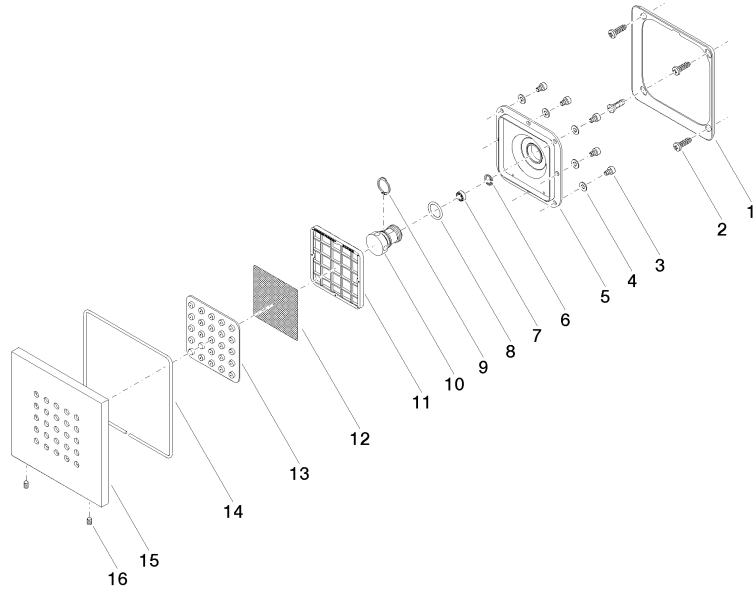

36 525 979

Product version from 10/1/2023