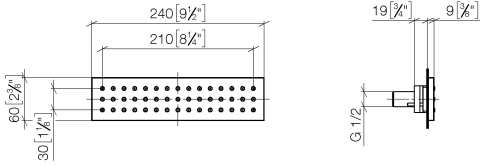

WATER BAR Concealed body spray - Brushed Champagne (22kt Gold)

IMO

36 527 979

- HORIZONTAL RAIN, max. flow rate 9 l/min (at 3 bar)
- with anti-scale system
- cover plate 240 x 60 mm
- 1/2" connection

Fits: IMO, LULU, MADISON, MEM, TARA, CL.1, LISSÉ, VAIA, META, CYO

Required miscellaneous

- Concealed wall installation box - 35 206 970 90**
- max. recess depth 173 mm
 - min. recess depth 100 mm

Recommended miscellaneous

- xGRID Attachment set for integrating in the dry wall construction - 12 340 970 90**

Required miscellaneous

- xGRID Installation track 555 mm - 12 360 970 90**

36 527 979

mm [inches]

Flow rate chart

Codes & Standards

DIN 4109

ISO 3822