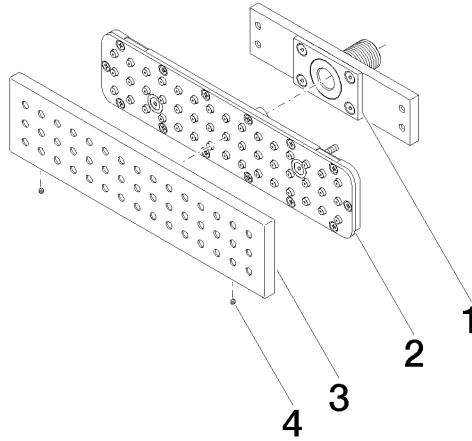

Required miscellaneous

- xGRID Installation track 555 mm - 12 360 970 90**

36 527 979

mm [inches]

Flow rate chart

Codes & Standards

DIN 4109

ISO 3822

WATER BAR Concealed body spray - Brushed Champagne (22kt Gold)

IMO

36 527 979

Spare parts list

Product version from 10/1/2023

No.	Item Number	Name	Quantity used	Delivery time
	90 11 02 137 00 90	connection	5	2