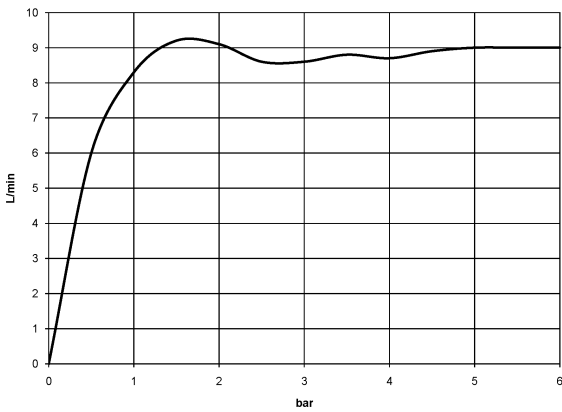

WATER BAR Concealed body spray - Brushed Champagne (22kt Gold)

IMO

36 527 979

- HORIZONTAL RAIN, max. flow rate 9 l/min (at 3 bar)
- with anti-scale system
- cover plate 240 x 60 mm
- 1/2" connection

Fits: IMO, LULU, MADISON, MEM, TARA, CL.1, LISSÉ, VAIA, META, CYO

Required miscellaneous

- xGRID Installation track 555 mm - 12 360 970 90**

36 527 979

mm [inches]

Flow rate chart

Codes & Standards

DIN 4109

ISO 3822