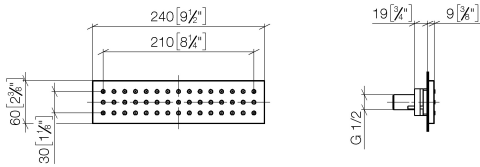

WATER BAR Concealed body spray - Champagne (22kt Gold)

36 527 979 Product version from 10/1/2023

- HORIZONTAL RAIN, max. flow rate 9 l/min (at 3 bar)
- with anti-scale system
- cover plate 240 x 60 mm
- 1/2" connection

Required miscellaneous

- xGRID Installation track 555 mm -** 12 360 970 90

WATER BAR Concealed body spray - Champagne (22kt Gold)

36 527 979 Product version from 10/1/2023

mm [inches]

Flow rate chart

Codes & Standards