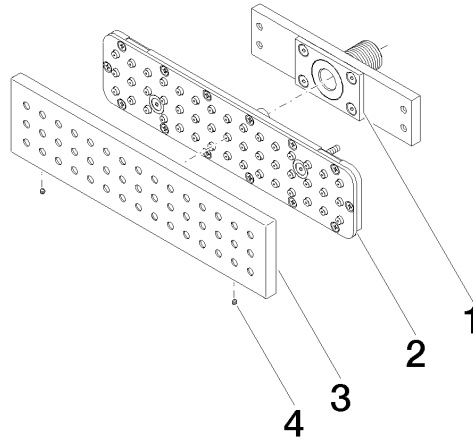

Required miscellaneous

- xGRID Installation track 555 mm -** 12 360 970 90

WATER BAR Concealed body spray - Champagne (22kt Gold)

36 527 979 Product version from 10/1/2023

mm [inches]

Flow rate chart

Codes & Standards

DIN 4109

ISO 3822

Ü-Zeichen

WATER BAR Concealed body spray - Champagne (22kt Gold)

36 527 979 Product version from 10/1/2023

Certificates

LGA_38

WATER BAR Concealed body spray - Champagne (22kt Gold)

36 527 979 Product version from 10/1/2023

Spare parts list

No.	Item Number	Name	Quantity used	Delivery time
1	90 11 02 137 00 90	connection	1	2
2	90 11 02 332 01-00	insert	1	10
3	09 27 99 001-47	rosette	1	30
4	09 31 11 006 90	pin	2	2