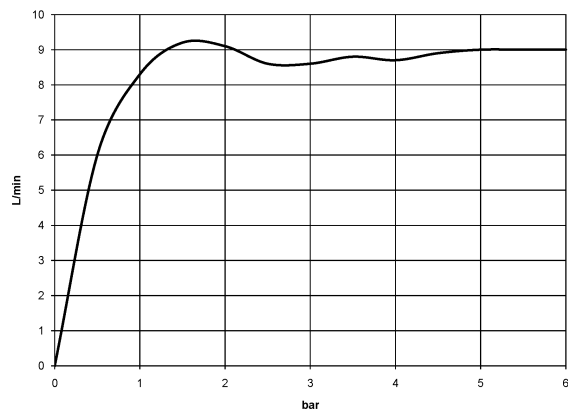

WATER BAR Concealed body spray - Champagne (22kt Gold)

36 527 979 Product version from 10/1/2023

- HORIZONTAL RAIN, max. flow rate 9 l/min (at 3 bar)
- with anti-scale system
- cover plate 240 x 60 mm
- 1/2" connection

Required miscellaneous

- xGRID Installation track 555 mm -** 12 360 970 90

WATER BAR Concealed body spray - Champagne (22kt Gold)

36 527 979 Product version from 10/1/2023

mm [inches]

Flow rate chart

Codes & Standards