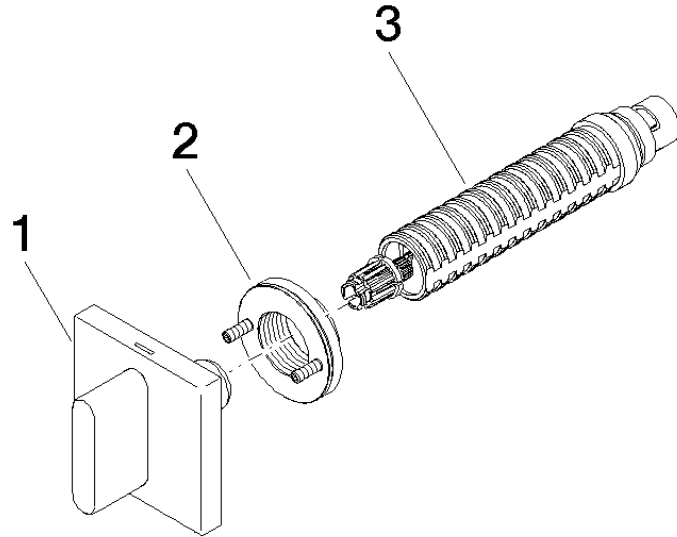

CL.1 Wall valve clockwise closing cold 1/2" - Dark Chrome

CL.1

36 607 706

- rosette 60 x 60 mm
- with cold marking
- head part with cut-to-length spindle and sleeve

	Dark Chrome	36 607 706-19
	Chrome	36 607 706-00
	Brushed Platinum	36 607 706-06
	Brushed Champagne (22kt Gold)	36 607 706-46
	Champagne (22kt Gold)	36 607 706-47
	Brushed Dark Platinum	36 607 706-99

Required miscellaneous

- Wall valve 1/2" -** 35 607 970 90
- max. recess depth 150 mm
 - min. recess depth 105 mm

36 607 706

mm [inches]

Certificates

LGA_29931.

WRAS_2010066.

36 607 706

Spare parts list

No.	Item Number	Name	Quantity used	Delivery time
1	90 20 70 051 02-19	handle (cold)	1	20
2	90 21 02 108 00 90	disc	1	2
3	90 90 03 143 00 90	top	1	2