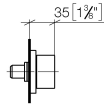

**CL.1 Wall valve clockwise closing cold 1/2" - Champagne (22kt Gold)**

CL.1

36 607 706

- rosette 60 x 60 mm
- with cold marking
- head part with cut-to-length spindle and sleeve

	Champagne (22kt Gold)	36 607 706-47
	Chrome	36 607 706-00
	Brushed Platinum	36 607 706-06
	Dark Chrome	36 607 706-19
	Brushed Champagne (22kt Gold)	36 607 706-46
	Brushed Dark Platinum	36 607 706-99

**Required miscellaneous**

- Wall valve 1/2" -** 35 607 970 90
- max. recess depth 150 mm
  - min. recess depth 105 mm

36 607 706

mm [inches]

Certificates

LGA\_29931.

WRAS\_2010066.

36 607 706

### Spare parts list

No.	Item Number	Name	Quantity used	Delivery time
1	90 20 70 051 02-47	handle ( cold )	1	30
2	90 21 02 108 00 90	disc	1	2
3	90 90 03 143 00 90	top	1	2