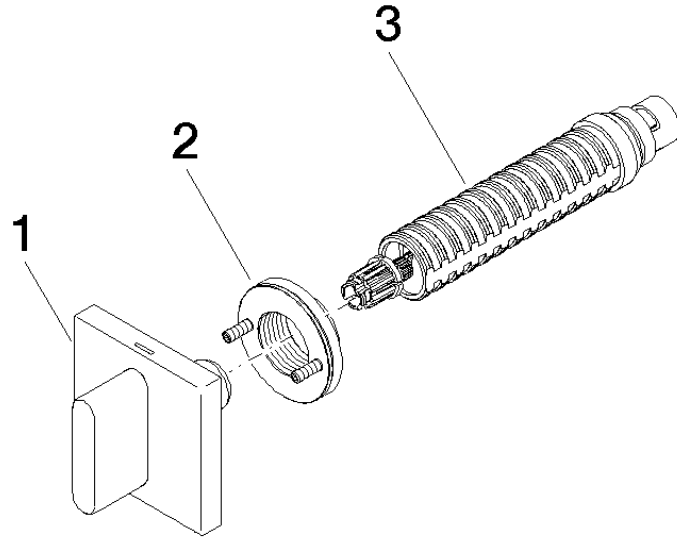

**CL.1 Wall valve clockwise closing cold 1/2" - Champagne (22kt Gold)**

CL.1

36 607 706

- rosette 60 x 60 mm
- with cold marking
- head part with cut-to-length spindle and sleeve

	Champagne (22kt Gold)	36 607 706-47
	Chrome	36 607 706-00
	Brushed Platinum	36 607 706-06
	Dark Chrome	36 607 706-19
	Brushed Champagne (22kt Gold)	36 607 706-46
	Brushed Dark Platinum	36 607 706-99

**Required miscellaneous**

- Wall valve 1/2" -** 35 607 970 90
- max. recess depth 150 mm
  - min. recess depth 105 mm

36 607 706

mm [inches]

Certificates

LGA\_29931.

WRAS\_2010066.

36 607 706

### Spare parts list

No.	Item Number	Name	Quantity used	Delivery time
1	90 20 70 051 02-47	handle ( cold )	1	30
2	90 21 02 108 00 90	disc	1	2
3	90 90 03 143 00 90	top	1	2