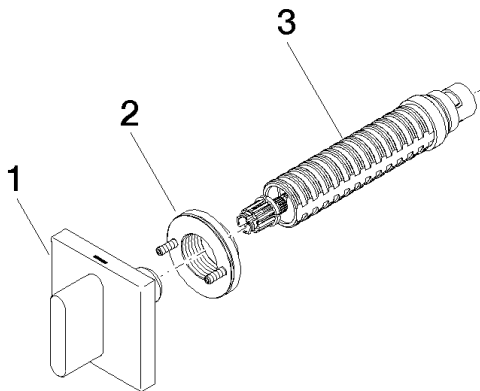

36 607 707
Parts for other
finishes can be found
here: Chrome

Spare parts list

No.	Item Number	Name	Quantity used	Delivery time
1	90 20 70 051 03-46	handle (hot)	1	30
2	90 21 02 108 00 90	disc	1	2
3	90 90 03 142 00 90	top	1	2