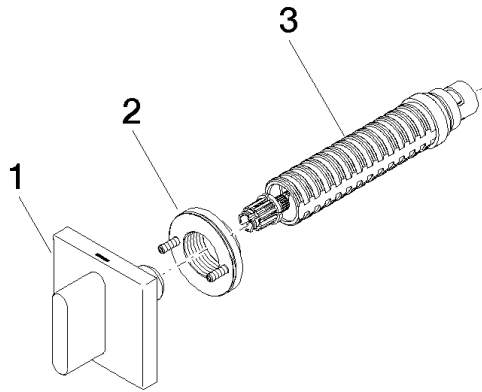

CL.1 Wall valve anti-clockwise closing hot 1/2" - Champagne (22kt Gold)

CL.1

36 607 707

- rosette 60 x 60 mm
- with hot marking
- head part with cut-to-length spindle and sleeve

	Champagne (22kt Gold)	36 607 707-47
	Chrome	36 607 707-00
	Brushed Platinum	36 607 707-06
	Dark Chrome	36 607 707-19
	Brushed Champagne (22kt Gold)	36 607 707-46
	Brushed Dark Platinum	36 607 707-99

36 607 707

mm [inches]

Certificates

LGA_29931.

WRAS_2010066.

36 607 707

Parts for other finishes can be found here: [Chrome](#)

Spare parts list

No.	Item Number	Name	Quantity used	Delivery time
1	90 20 70 051 03-47	handle (hot)	1	30
2	90 21 02 108 00 90	disc	1	2
3	90 90 03 142 00 90	top	1	2