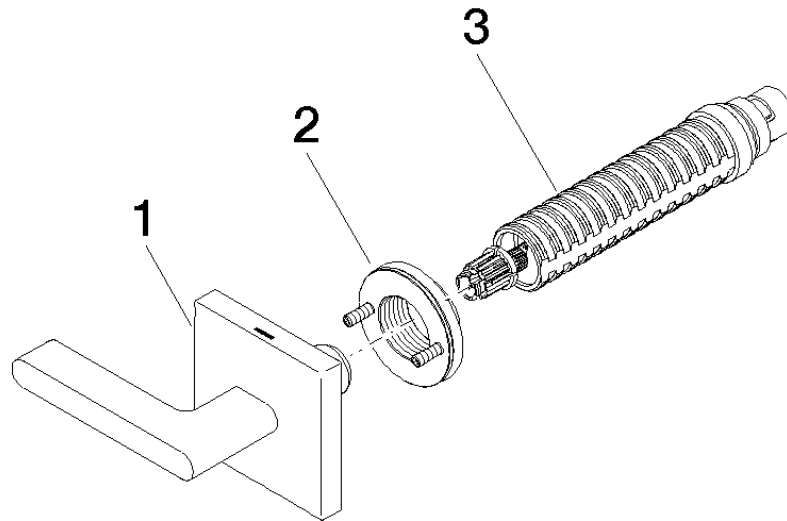

Wall valve anti-clockwise closing hot 1/2" - Brushed Durabron (23kt Gold)

CL.1

36 607 717

- rosette 60 x 60 mm
- with hot marking
- head part with cut-to-length spindle and sleeve

Fits: CL.1, CYO

	Brushed Durabron (23kt Gold)	36 607 717-28
	Chrome	36 607 717-00
	Brushed Platinum	36 607 717-06
	Brushed Champagne (22kt Gold)	36 607 717-46
	Champagne (22kt Gold)	36 607 717-47
	Brushed Dark Platinum	36 607 717-99

Required miscellaneous

- Wall valve 1/2" -** 35 607 970 90
- max. recess depth 150 mm
 - min. recess depth 105 mm

36 607 717

mm [inches]

Certificates

DVGW_DW-
6501DN0116.

LGA_29931.

WRAS_2010066.

LGA_29932.

36 607 717

Spare parts list

No.	Item Number	Name	Quantity used	Delivery time
1	90 20 70 057 05-28	handle (hot)	1	20
2	90 21 02 108 00 90	disc	1	2
3	90 90 03 142 00 90	top	1	2