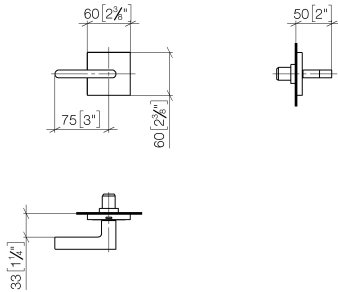

Wall valve anti-clockwise closing hot 1/2" - Brushed Durabron (23kt Gold)

CL.1

36 607 717

- rosette 60 x 60 mm
- with hot marking
- head part with cut-to-length spindle and sleeve

Fits: CL.1, CYO

	Brushed Durabron (23kt Gold)	36 607 717-28
	Chrome	36 607 717-00
	Brushed Platinum	36 607 717-06
	Brushed Champagne (22kt Gold)	36 607 717-46
	Champagne (22kt Gold)	36 607 717-47
	Brushed Dark Platinum	36 607 717-99

Required miscellaneous

- Wall valve 1/2" -** 35 607 970 90
- max. recess depth 150 mm
 - min. recess depth 105 mm

36 607 717

mm [inches]

Certificates

DVGW_DW-
6501DN0116.

LGA_29931.

WRAS_2010066.

LGA_29932.

36 607 717

Spare parts list

No.	Item Number	Name	Quantity used	Delivery time
1	90 20 70 057 05-28	handle (hot)	1	20
2	90 21 02 108 00 90	disc	1	2
3	90 90 03 142 00 90	top	1	2