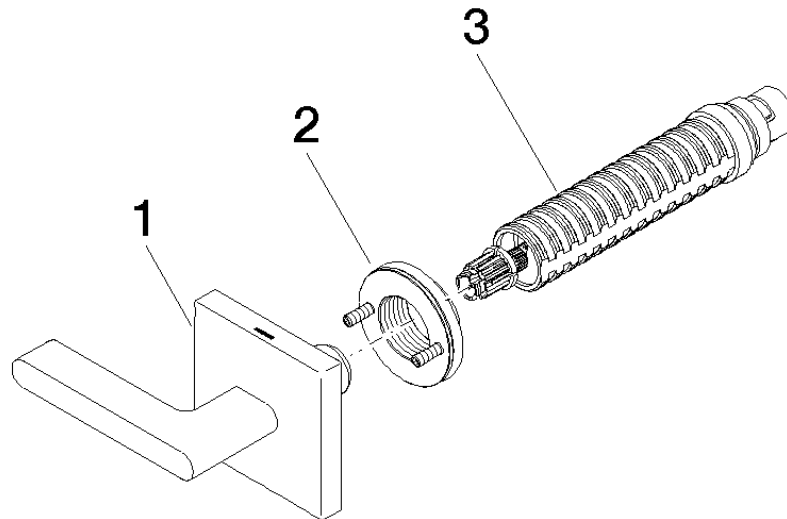

Wall valve anti-clockwise closing hot 1/2" - Brushed Champagne (22kt Gold)

CL.1

36 607 717

- rosette 60 x 60 mm
- with hot marking
- head part with cut-to-length spindle and sleeve

Fits: CL.1, CYO

	Brushed Champagne (22kt Gold)	36 607 717-46
	Chrome	36 607 717-00
	Brushed Platinum	36 607 717-06
	Brushed Durabass (23kt Gold)	36 607 717-28
	Champagne (22kt Gold)	36 607 717-47
	Brushed Dark Platinum	36 607 717-99

36 607 717

mm [inches]

Certificates

DVGW\_DW-  
6501DN0116.

LGA\_29931.

WRAS\_2010066.

36 607 717

Parts for other finishes can be found here: [Chrome](#)

### Spare parts list

No.	Item Number	Name	Quantity used	Delivery time
1	90 20 70 057 05-46	handle ( hot )	1	30
2	90 21 02 108 00 90	disc	1	2
3	90 90 03 142 00 90	top	1	2