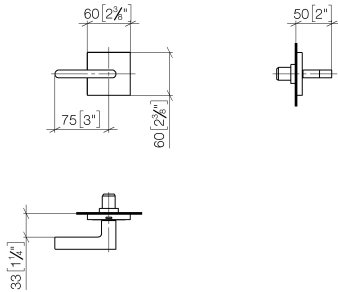

Wall valve anti-clockwise closing hot 1/2" - Brushed Champagne (22kt Gold)

CL.1

36 607 717

- rosette 60 x 60 mm
- with hot marking
- head part with cut-to-length spindle and sleeve

Fits: CL.1, CYO

	Brushed Champagne (22kt Gold)	36 607 717-46
	Chrome	36 607 717-00
	Brushed Platinum	36 607 717-06
	Brushed Durabass (23kt Gold)	36 607 717-28
	Champagne (22kt Gold)	36 607 717-47
	Brushed Dark Platinum	36 607 717-99

36 607 717

mm [inches]

Certificates

DVGW\_DW-  
6501DN0116.

LGA\_29931.

WRAS\_2010066.

36 607 717

Parts for other finishes can be found here: [Chrome](#)

### Spare parts list

No.	Item Number	Name	Quantity used	Delivery time
1	90 20 70 057 05-46	handle ( hot )	1	30
2	90 21 02 108 00 90	disc	1	2
3	90 90 03 142 00 90	top	1	2