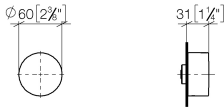

Wall valve clockwise closing cold 1/2" - Brushed Champagne (22kt Gold)

CL.1

36 607 741

- without rosette
- handle Ø 60mm
- with cold marking
- head part with cut-to-length spindle and sleeve

Fits: CL.1, CYO

Required miscellaneous

	<p>Wall valve 1/2" - 35 607 970 90</p> <ul style="list-style-type: none"> •min. recess depth 85 mm •max. recess depth 145 mm
---	---

36 607 741

mm [inches]

Certificates

DVGW_DW-
6501DN0116.

LGA_38107.

LGA_29931.

WRAS_2010066.

36 607 741

Spare parts list

No.	Item Number	Name	Quantity used	Delivery time
1	09 20 74 020-46	handle (cold)	1	-
Spare part can no longer be ordered, please order the replacement item				
2	04 27 74 004 00-46	rosette	1	60
3	90 12 12 002 00 90	fixing cap	1	2
4	09 31 11 055 90	pin	1	2
5	09 27 74 004-46	rosette	1	60
6	04 29 06 020 00-00	spindle	1	10
7	90 14 10 060 00 90	seal	1	2
8	09 29 06 020-46	spindle	1	-
Spare part can no longer be ordered, please order the replacement item				
9	90 14 15 020 03 90	ring	1	2
10	90 23 30 023 00 90	nut	1	2
11	09 30 01 107 90	sleeve	1	2
12	90 90 03 143 00 90	top	1	2