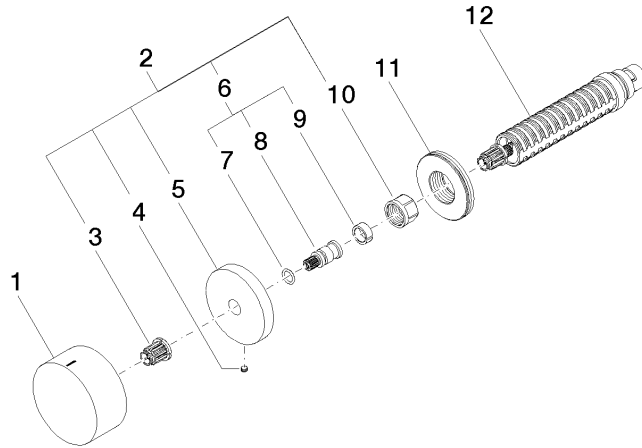

Wall valve anti-clockwise closing hot 1/2" - Dark Chrome

CL.1

36 607 742

- without rosette
- handle Ø 60mm
- with hot marking
- head part with cut-to-length spindle and sleeve

Fits: CL.1, CYO

	Dark Chrome	36 607 742-19
	Chrome	36 607 742-00
	Brushed Platinum	36 607 742-06
	Brushed Durabronze (23kt Gold)	36 607 742-28
	Matte Black	36 607 742-33
	Brushed Champagne (22kt Gold)	36 607 742-46
	Champagne (22kt Gold)	36 607 742-47
	Brushed Dark Platinum	36 607 742-99

36 607 742

mm [inches]

Certificates

LGA_38107.

LGA_29931.

WRAS_2010066.

36 607 742

Parts for other finishes can be found here: [Chrome](#)

Spare parts list

No.	Item Number	Name	Quantity used	Delivery time
1	09 20 74 021-19	handle (hot)	1	60
2	04 27 74 004 00-19	rosette	1	20
3	90 12 12 002 00 90	fixing cap	1	2
4	09 31 11 055 90	pin	1	2
5	09 27 74 004-19	rosette	1	20
6	04 29 06 020 00-00	spindle	1	10
7	90 14 10 060 00 90	seal	1	2
8	09 29 06 020-19	spindle	1	-
Spare part can no longer be ordered, please order the replacement item				
9	90 14 15 020 03 90	ring	1	2
10	90 23 30 023 00 90	nut	1	2
11	09 30 01 107 90	sleeve	1	2
12	90 90 03 142 00 90	top	1	2