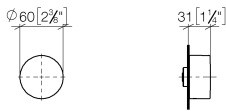

Wall valve anti-clockwise closing hot 1/2" - Dark Chrome

CL.1

36 607 742

- without rosette
- handle Ø 60mm
- with hot marking
- head part with cut-to-length spindle and sleeve

Fits: CL.1, CYO

	Dark Chrome	36 607 742-19
	Chrome	36 607 742-00
	Brushed Platinum	36 607 742-06
	Brushed Durabronze (23kt Gold)	36 607 742-28
	Matte Black	36 607 742-33
	Brushed Champagne (22kt Gold)	36 607 742-46
	Champagne (22kt Gold)	36 607 742-47
	Brushed Dark Platinum	36 607 742-99

36 607 742

mm [inches]

Certificates

LGA_38107.

LGA_29931.

WRAS_2010066.

36 607 742

Parts for other finishes can be found here: [Chrome](#)