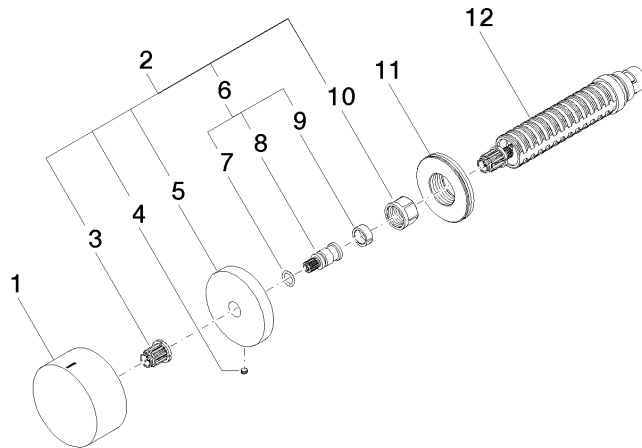

Wall valve anti-clockwise closing hot 1/2" - Brushed Champagne (22kt Gold)

CL.1

36 607 742

- without rosette
- handle Ø 60mm
- with hot marking
- head part with cut-to-length spindle and sleeve

Fits: CL.1, CYO

Wall valve anti-clockwise closing hot 1/2" - Brushed Champagne (22kt Gold)

CL.1

36 607 742

mm [inches]

Certificates

LGA\_38107.

LGA\_29931.

WRAS\_2010066.

### Spare parts list

No.	Item Number	Name	Quantity used	Delivery time
1	09 20 74 021-46	handle ( hot )	1	60
2	04 27 74 004 00-46	rosette	1	60
3	90 12 12 002 00 90	fixing cap	1	2
4	09 31 11 055 90	pin	1	2
5	09 27 74 004-46	rosette	1	60
6	04 29 06 020 00-00	spindle	1	10
7	90 14 10 060 00 90	seal	1	2
8	09 29 06 020-46	spindle	1	-
Spare part can no longer be ordered, please order the replacement item				
9	90 14 15 020 03 90	ring	1	2
10	90 23 30 023 00 90	nut	1	2
11	09 30 01 107 90	sleeve	1	2
12	90 90 03 142 00 90	top	1	2