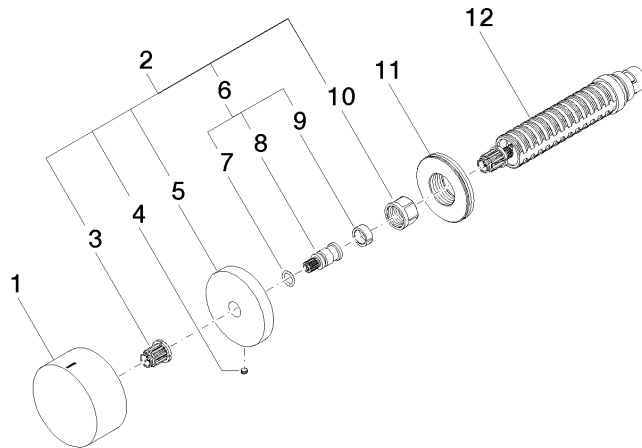

36 607 742

- without rosette
- handle Ø 60mm
- with hot marking
- head part with cut-to-length spindle and sleeve

Fits: CL.1, CYO

	Champagne (22kt Gold)	36 607 742-47
	Chrome	36 607 742-00
	Brushed Platinum	36 607 742-06
	Dark Chrome	36 607 742-19
	Brushed Durabronze (23kt Gold)	36 607 742-28
	Matte Black	36 607 742-33
	Brushed Champagne (22kt Gold)	36 607 742-46
	Brushed Dark Platinum	36 607 742-99

36 607 742

mm [inches]

Certificates

LGA_38107.

LGA_29931.

WRAS_2010066.

36 607 742

Parts for other finishes can be found here: [Chrome](#)

Spare parts list

No.	Item Number	Name	Quantity used	Delivery time
1	09 20 74 021-47	handle (hot)	1	60
2	04 27 74 004 00-47	rosette	1	60
3	90 12 12 002 00 90	fixing cap	1	2
4	09 31 11 055 90	pin	1	2
5	09 27 74 004-47	rosette	1	60
6	04 29 06 020 00-00	spindle	1	10
7	90 14 10 060 00 90	seal	1	2
8	09 29 06 020-47	spindle	1	-
Spare part can no longer be ordered, please order the replacement item				
9	90 14 15 020 03 90	ring	1	2
10	90 23 30 023 00 90	nut	1	2
11	09 30 01 107 90	sleeve	1	2
12	90 90 03 142 00 90	top	1	2