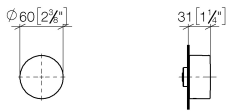

36 607 742

- without rosette
- handle Ø 60mm
- with hot marking
- head part with cut-to-length spindle and sleeve

Fits: CL.1, CYO

	Champagne (22kt Gold)	36 607 742-47
	Chrome	36 607 742-00
	Brushed Platinum	36 607 742-06
	Dark Chrome	36 607 742-19
	Brushed Durabronze (23kt Gold)	36 607 742-28
	Matte Black	36 607 742-33
	Brushed Champagne (22kt Gold)	36 607 742-46
	Brushed Dark Platinum	36 607 742-99

36 607 742

mm [inches]

Certificates

LGA_38107.

LGA_29931.

WRAS_2010066.

36 607 742

Parts for other finishes can be found here: [Chrome](#)