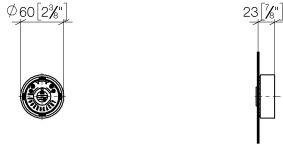

**CYO Wall valve clockwise closing cold 1/2" - Durabron / Brushed Durabron  
(23kt Gold)**

CYO

36 607 812

- without rosette
- handle Ø 60mm
- head part with cut-to-length spindle and sleeve
- for three-hole basin mixers and five-hole bath mixers

NOTE: The handle inserts must be ordered separately from the fittings!

	Durabron / Brushed Durabron (23kt Gold)	36 607 812-38
	Chrome	36 607 812-00
	Brushed Platinum	36 607 812-06
	Dark Chrome	36 607 812-19
	Brushed Durabron (23kt Gold)	36 607 812-28
	Platinum / Brushed Platinum	36 607 812-36
	Brushed Dark Platinum	36 607 812-99

CYO Wall valve clockwise closing cold 1/2" - Durabronn / Brushed Durabronn  
(23kt Gold)

CYO

36 607 812  
mm [inches]

Certificates

LGA\_38106.

Spare parts list

No.	Item Number	Name	Quantity used	Delivery time
1	90 18 40 291 01-38	handle	1	20
2	90 90 03 171 01 90	top	1	2