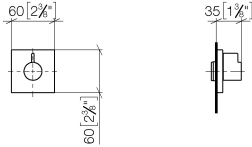

36 607 985

- rosette 60 x 60 mm
- head part with cut-to-length spindle and sleeve
- WRAS 2011026, 2010066

	Brushed Light Gold	36 607 985-27
	Chrome	36 607 985-00
	Brushed Platinum	36 607 985-06
	Platinum	36 607 985-08
	Dark Chrome	36 607 985-19
	Brushed Durabronze (23kt Gold)	36 607 985-28
	Brushed Chrome	36 607 985-93
	Brushed Dark Platinum	36 607 985-99

SYMETRICS Wall valve anti-clockwise closing 1/2" - Brushed Light Gold

IMO

36 607 985

mm [inches]

Codes & Standards

DIN 4109	EN 1111	ISO 3822	Scottish Water Byelaws
UK Water Supply Regulations	Ü-Zeichen		

Certificates

WRAS_2010	LGA_29	DVGW_DW-6512DNO	WRAS_2011
-----------	--------	-----------------	-----------

36 607 985

Product version from 6/1/2024

Parts for other
finishes can be found
here: [Chrome](#)

SYMETRICS Wall valve anti-clockwise closing 1/2" - Brushed Light Gold