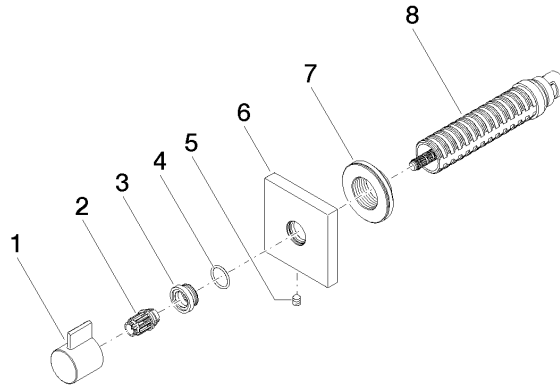

36 607 985

- rosette 60 x 60 mm
- head part with cut-to-length spindle and sleeve
- WRAS 2011026, 2010066

	Brushed Light Gold	36 607 985-27
	Chrome	36 607 985-00
	Brushed Platinum	36 607 985-06
	Platinum	36 607 985-08
	Dark Chrome	36 607 985-19
	Brushed Durabronze (23kt Gold)	36 607 985-28
	Brushed Chrome	36 607 985-93
	Brushed Dark Platinum	36 607 985-99

SYMETRICS Wall valve anti-clockwise closing 1/2" - Brushed Light Gold

IMO

36 607 985

mm [inches]

Codes & Standards

DIN 4109	EN 1111	ISO 3822	Scottish Water Byelaws
UK Water Supply Regulations	Ü-Zeichen		

Certificates

WRAS_2010	LGA_29	DVGW_DW-6512DNO	WRAS_2011
-----------	--------	-----------------	-----------

36 607 985

Product version from 6/1/2024

Parts for other
finishes can be found
here: [Chrome](#)

SYMETRICS Wall valve anti-clockwise closing 1/2" - Brushed Light Gold