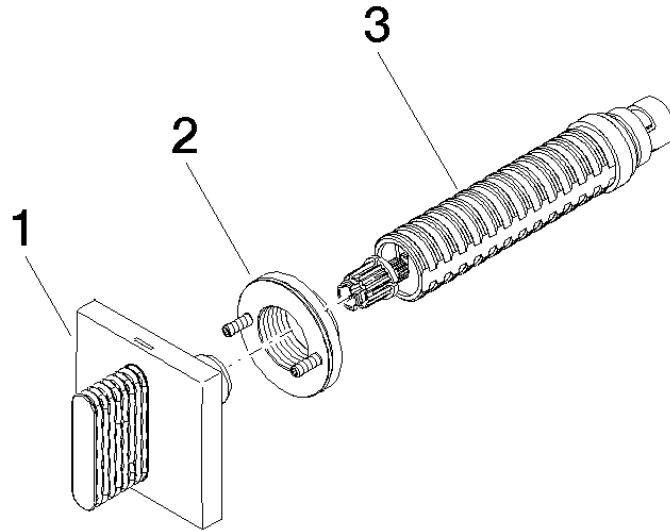

CL.1 Wall valve clockwise closing cold 1/2" - Dark Chrome

CL.1

36 627 706

- with CASCADE structure
- rosette 60 x 60 mm
- with cold marking
- head part with cut-to-length spindle and sleeve

	Dark Chrome	36 627 706-19
	Chrome	36 627 706-00
	Brushed Platinum	36 627 706-06
	Brushed Champagne (22kt Gold)	36 627 706-46
	Champagne (22kt Gold)	36 627 706-47
	Brushed Dark Platinum	36 627 706-99

Required miscellaneous

- Wall valve 1/2" -** 35 607 970 90
- max. recess depth 150 mm
 - min. recess depth 105 mm

36 627 706

mm [inches]

Certificates

LGA_29931.

WRAS_2010066.

36 627 706

Spare parts list

No.	Item Number	Name	Quantity used	Delivery time
1	90 20 70 053 02-19	handle (cold)	1	20
2	90 21 02 108 00 90	disc	1	2
3	90 90 03 143 00 90	top	1	2