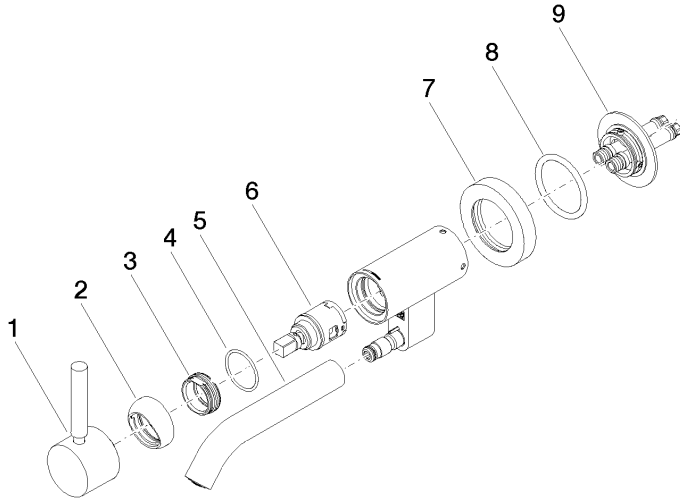

META Wall-mounted single-lever basin mixer without pop-up waste - Brushed Platinum

META

36 805 660

- 185mm projection
- fixed spout
- circular, air-enriched flow
- hole diameter 35 mm
- rosette Ø 60 mm
- max. flow 5.7 l/min
- lead-free
- with single-point mounting
- This product can help a building meet the requirements of Green Building Rating Systems, e.g. LEED®, BREEAM®, DGNB

Required miscellaneous

- Concealed wall mounting -** 35 050 970 90
- max. recess depth 105 mm
 - min. recess depth 80 mm

36 805 660
mm [inches]

Flow rate chart

Certificates

LGA_38421.

WRAS_240102017.

36 805 660

Spare parts list

No.	Item Number	Name	Quantity used	Delivery time
1	90 20 66 030 00-06	handle	1	10
2	09 28 30 043-06	cover	1	10
3	09 24 04 266 90	nut	1	2
4	09 14 10 120 90	seal	1	2
5	90 11 06 217 00-06	spout	1	10
6	90 15 05 042 00 90	cartridge	1	2
7	09 27 89 004-06	rosette	1	10
8	09 14 10 041 90	seal	1	2
9	90 30 11 296 00 90	flange	1	2