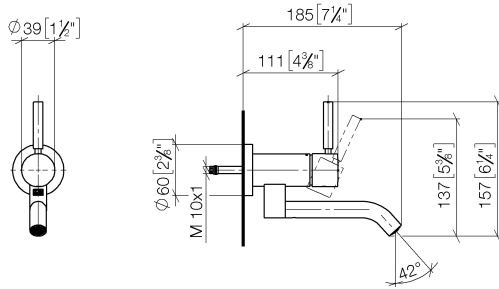

META Wall-mounted single-lever basin mixer without pop-up waste - Dark Chrome

META

36 805 660

- 185mm projection
- fixed spout
- circular, air-enriched flow
- hole diameter 35 mm
- rosette Ø 60 mm
- max. flow 5.7 l/min
- lead-free
- with single-point mounting
- This product can help a building meet the requirements of Green Building Rating Systems, e.g. LEED®, BREEAM®, DGNB

36 805 660
mm [inches]

Flow rate chart

Certificates

LGA_38421.

WRAS_240102017.

36 805 660
Parts for other
finishes can be found
here: Chrome

Spare parts list

No.	Item Number	Name	Quantity used	Delivery time
1	90 20 66 030 00-19	handle	1	20
2	09 28 30 043-19	cover	1	20
3	09 24 04 266 90	nut	1	2
4	09 14 10 120 90	seal	1	2
5	90 11 06 217 00-19	spout	1	20
6	90 15 05 042 00 90	cartridge	1	2
7	09 27 89 004-19	rosette	1	20
8	09 14 10 041 90	seal	1	2
9	90 30 11 296 00 90	flange	1	2