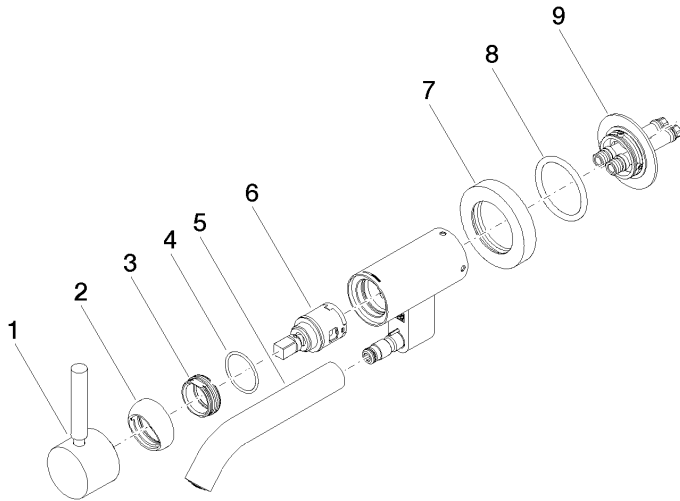

META Wall-mounted single-lever basin mixer without pop-up waste - Dark Chrome

META

36 805 660

- 185mm projection
- fixed spout
- circular, air-enriched flow
- hole diameter 35 mm
- rosette Ø 60 mm
- max. flow 5.7 l/min
- lead-free
- with single-point mounting
- This product can help a building meet the requirements of Green Building Rating Systems, e.g. LEED®, BREEAM®, DGNB

36 805 660
mm [inches]

Flow rate chart

Certificates

LGA_38421.

WRAS_240102017.

36 805 660
Parts for other
finishes can be found
here: Chrome

Spare parts list

No.	Item Number	Name	Quantity used	Delivery time
1	90 20 66 030 00-19	handle	1	20
2	09 28 30 043-19	cover	1	20
3	09 24 04 266 90	nut	1	2
4	09 14 10 120 90	seal	1	2
5	90 11 06 217 00-19	spout	1	20
6	90 15 05 042 00 90	cartridge	1	2
7	09 27 89 004-19	rosette	1	20
8	09 14 10 041 90	seal	1	2
9	90 30 11 296 00 90	flange	1	2