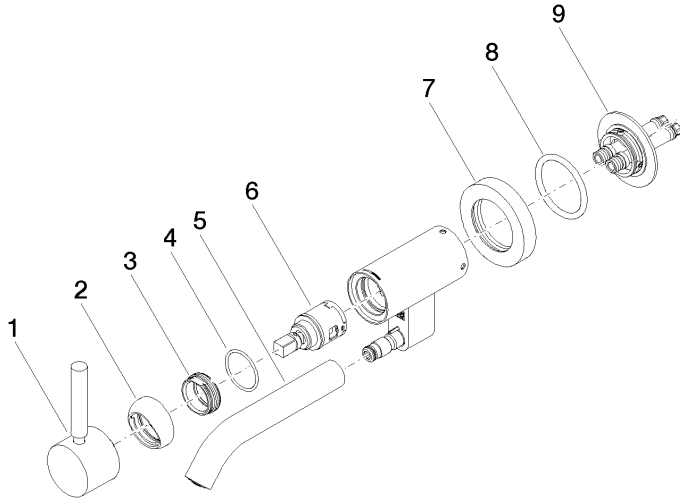

META Wall-mounted single-lever basin mixer without pop-up waste - Brushed Light Gold

META

36 805 660

- 185mm projection
- fixed spout
- circular, air-enriched flow
- hole diameter 35 mm
- rosette Ø 60 mm
- max. flow 5.7 l/min
- lead-free
- with single-point mounting
- This product can help a building meet the requirements of Green Building Rating Systems, e.g. LEED®, BREEAM®, DGNB

Required miscellaneous

- Concealed wall mounting -** 35 050 970 90
- min. recess depth 80 mm
 - max. recess depth 105 mm

36 805 660
mm [inches]

Flow rate chart

Certificates

LGA_38421.

WRAS_240102017.

36 805 660

Spare parts list

No.	Item Number	Name	Quantity used	Delivery time
1	90 20 66 030 00-27	handle	1	30
2	09 28 30 043-27	cover	1	60
3	09 24 04 266 90	nut	1	2
4	09 14 10 120 90	seal	1	2
5	90 11 06 217 00-27	spout	1	30
6	90 15 05 042 00 90	cartridge	1	2
7	09 27 89 004-27	rosette	1	60
8	09 14 10 041 90	seal	1	2
9	90 30 11 296 00 90	flange	1	2