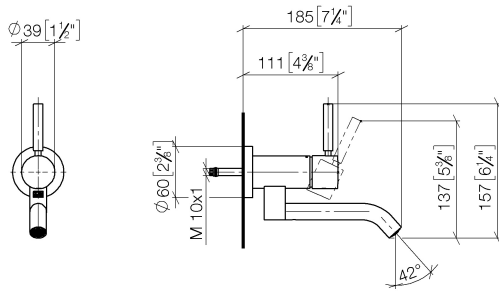

META Wall-mounted single-lever basin mixer without pop-up waste - Brushed Light Gold

META

36 805 660

- 185mm projection
- fixed spout
- circular, air-enriched flow
- hole diameter 35 mm
- rosette Ø 60 mm
- max. flow 5.7 l/min
- lead-free
- with single-point mounting
- This product can help a building meet the requirements of Green Building Rating Systems, e.g. LEED®, BREEAM®, DGNB

Required miscellaneous

- Concealed wall mounting -** 35 050 970 90
- min. recess depth 80 mm
 - max. recess depth 105 mm

36 805 660
mm [inches]

Flow rate chart

Certificates

LGA_38421.

WRAS_240102017.

36 805 660

Spare parts list

No.	Item Number	Name	Quantity used	Delivery time
1	90 20 66 030 00-27	handle	1	30
2	09 28 30 043-27	cover	1	60
3	09 24 04 266 90	nut	1	2
4	09 14 10 120 90	seal	1	2
5	90 11 06 217 00-27	spout	1	30
6	90 15 05 042 00 90	cartridge	1	2
7	09 27 89 004-27	rosette	1	60
8	09 14 10 041 90	seal	1	2
9	90 30 11 296 00 90	flange	1	2