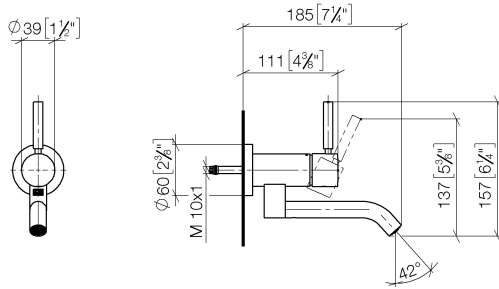

META Wall-mounted single-lever basin mixer without pop-up waste - Matte Black

META

36 805 660

- 185mm projection
- fixed spout
- circular, air-enriched flow
- hole diameter 35 mm
- rosette Ø 60 mm
- max. flow 5.7 l/min
- lead-free
- with single-point mounting
- This product can help a building meet the requirements of Green Building Rating Systems, e.g. LEED®, BREEAM®, DGNB

Required miscellaneous

- Concealed wall mounting -** 35 050 970 90
- max. recess depth 105 mm
 - min. recess depth 80 mm

36 805 660
mm [inches]

Flow rate chart

Certificates

LGA_38421.

WRAS_240102017.

36 805 660

Spare parts list

No.	Item Number	Name	Quantity used	Delivery time
1	90 20 66 030 00-33	handle	1	30
2	09 28 30 043-33	cover	1	30
3	09 24 04 266 90	nut	1	2
4	09 14 10 120 90	seal	1	2
5	90 11 06 217 00-33	spout	1	30
6	90 15 05 042 00 90	cartridge	1	2
7	09 27 89 004-33	rosette	1	30
8	09 14 10 041 90	seal	1	2
9	90 30 11 296 00 90	flange	1	2