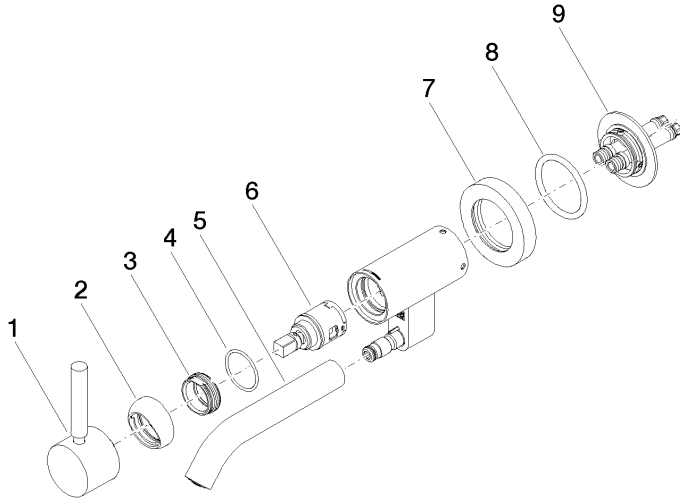

META Wall-mounted single-lever basin mixer without pop-up waste - Matte Black

META

36 805 660

- 185mm projection
- fixed spout
- circular, air-enriched flow
- hole diameter 35 mm
- rosette Ø 60 mm
- max. flow 5.7 l/min
- lead-free
- with single-point mounting
- This product can help a building meet the requirements of Green Building Rating Systems, e.g. LEED®, BREEAM®, DGNB

Required miscellaneous

- Concealed wall mounting -** 35 050 970 90
- max. recess depth 105 mm
 - min. recess depth 80 mm

36 805 660
mm [inches]

Flow rate chart

Certificates

LGA_38421.

WRAS_240102017.

36 805 660

Spare parts list

No.	Item Number	Name	Quantity used	Delivery time
1	90 20 66 030 00-33	handle	1	30
2	09 28 30 043-33	cover	1	30
3	09 24 04 266 90	nut	1	2
4	09 14 10 120 90	seal	1	2
5	90 11 06 217 00-33	spout	1	30
6	90 15 05 042 00 90	cartridge	1	2
7	09 27 89 004-33	rosette	1	30
8	09 14 10 041 90	seal	1	2
9	90 30 11 296 00 90	flange	1	2