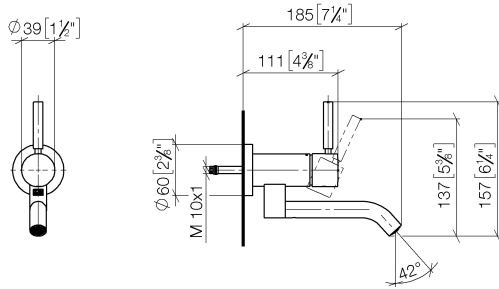

**META Wall-mounted single-lever basin mixer without pop-up waste - Brushed
Champagne (22kt Gold)**

META

36 805 660

- 185mm projection
- fixed spout
- circular, air-enriched flow
- hole diameter 35 mm
- rosette Ø 60 mm
- max. flow 5.7 l/min
- lead-free
- with single-point mounting
- This product can help a building meet the requirements of Green Building Rating Systems, e.g. LEED®, BREEAM®, DGNB

36 805 660
mm [inches]

Flow rate chart

Certificates

LGA_38421.

WRAS_240102017.

36 805 660

Parts for other
finishes can be found
here: [Chrome](#)

Spare parts list

No.	Item Number	Name	Quantity used	Delivery time
1	90 20 66 030 00-46	handle	1	30
2	09 28 30 043-46	cover	1	60
3	09 24 04 266 90	nut	1	2
4	09 14 10 120 90	seal	1	2
5	90 11 06 217 00-46	spout	1	30
6	90 15 05 042 00 90	cartridge	1	2
7	09 27 89 004-46	rosette	1	60
8	09 14 10 041 90	seal	1	2
9	90 30 11 296 00 90	flange	1	2