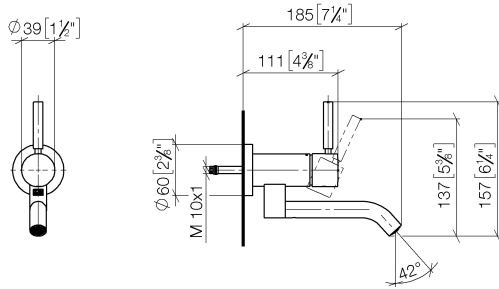

META Wall-mounted single-lever basin mixer without pop-up waste - Brushed Chrome

META

36 805 660

- 185mm projection
- fixed spout
- circular, air-enriched flow
- hole diameter 35 mm
- rosette Ø 60 mm
- max. flow 5.7 l/min
- lead-free
- with single-point mounting
- This product can help a building meet the requirements of Green Building Rating Systems, e.g. LEED®, BREEAM®, DGNB

Required miscellaneous

- Concealed wall mounting -** 35 050 970 90
- max. recess depth 105 mm
 - min. recess depth 80 mm

36 805 660
mm [inches]

Flow rate chart

Certificates

LGA_38421.

WRAS_240102017.

36 805 660

Spare parts list

No.	Item Number	Name	Quantity used	Delivery time
1	90 20 66 030 00-93	handle	1	20
2	09 28 30 043-93	cover	1	20
3	09 24 04 266 90	nut	1	2
4	09 14 10 120 90	seal	1	2
5	90 11 06 217 00-93	spout	1	20
6	90 15 05 042 00 90	cartridge	1	2
7	09 27 89 004-93	rosette	1	60
8	09 14 10 041 90	seal	1	2
9	90 30 11 296 00 90	flange	1	2