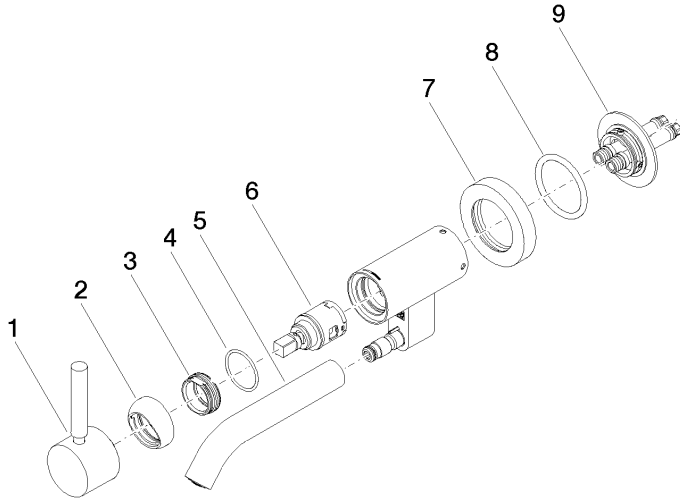

META Wall-mounted single-lever basin mixer without pop-up waste - Brushed Chrome

META

36 805 660

- 185mm projection
- fixed spout
- circular, air-enriched flow
- hole diameter 35 mm
- rosette Ø 60 mm
- max. flow 5.7 l/min
- lead-free
- with single-point mounting
- This product can help a building meet the requirements of Green Building Rating Systems, e.g. LEED®, BREEAM®, DGNB

Required miscellaneous

- Concealed wall mounting -** 35 050 970 90
- max. recess depth 105 mm
 - min. recess depth 80 mm

36 805 660
mm [inches]

Flow rate chart

Certificates

LGA_38421.

WRAS_240102017.

36 805 660

Spare parts list

No.	Item Number	Name	Quantity used	Delivery time
1	90 20 66 030 00-93	handle	1	20
2	09 28 30 043-93	cover	1	20
3	09 24 04 266 90	nut	1	2
4	09 14 10 120 90	seal	1	2
5	90 11 06 217 00-93	spout	1	20
6	90 15 05 042 00 90	cartridge	1	2
7	09 27 89 004-93	rosette	1	60
8	09 14 10 041 90	seal	1	2
9	90 30 11 296 00 90	flange	1	2