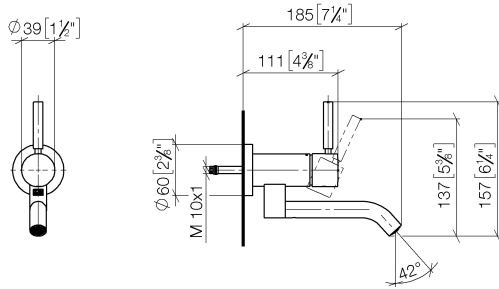

META Wall-mounted single-lever basin mixer without pop-up waste - Brushed Dark Platinum

META

36 805 660

- 185mm projection
- fixed spout
- circular, air-enriched flow
- hole diameter 35 mm
- rosette Ø 60 mm
- max. flow 5.7 l/min
- lead-free
- with single-point mounting
- This product can help a building meet the requirements of Green Building Rating Systems, e.g. LEED®, BREEAM®, DGNB

Required miscellaneous

- Concealed wall mounting -** 35 050 970 90
- min. recess depth 80 mm
 - max. recess depth 105 mm

36 805 660
mm [inches]

Flow rate chart

Certificates

LGA_38421.

WRAS_240102017.

36 805 660

Spare parts list

No.	Item Number	Name	Quantity used	Delivery time
1	90 20 66 030 00-99	handle	1	30
2	09 28 30 043-99	cover	1	30
3	09 24 04 266 90	nut	1	2
4	09 14 10 120 90	seal	1	2
5	90 11 06 217 00-99	spout	1	30
6	90 15 05 042 00 90	cartridge	1	2
7	09 27 89 004-99	rosette	1	30
8	09 14 10 041 90	seal	1	2
9	90 30 11 296 00 90	flange	1	2