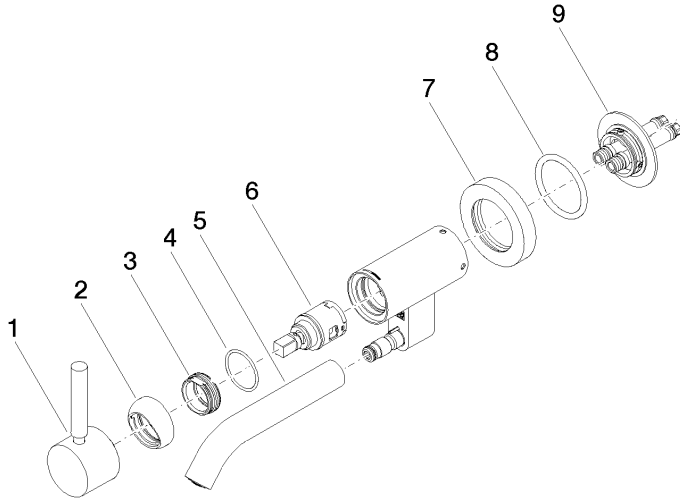

META Wall-mounted single-lever basin mixer without pop-up waste - Brushed Dark Platinum

META

36 805 660

- 185mm projection
- fixed spout
- circular, air-enriched flow
- hole diameter 35 mm
- rosette Ø 60 mm
- max. flow 5.7 l/min
- lead-free
- with single-point mounting
- This product can help a building meet the requirements of Green Building Rating Systems, e.g. LEED®, BREEAM®, DGNB

Required miscellaneous

- Concealed wall mounting -** 35 050 970 90
- min. recess depth 80 mm
 - max. recess depth 105 mm

36 805 660
mm [inches]

Flow rate chart

Certificates

LGA_38421.

WRAS_240102017.

36 805 660

Spare parts list

No.	Item Number	Name	Quantity used	Delivery time
1	90 20 66 030 00-99	handle	1	30
2	09 28 30 043-99	cover	1	30
3	09 24 04 266 90	nut	1	2
4	09 14 10 120 90	seal	1	2
5	90 11 06 217 00-99	spout	1	30
6	90 15 05 042 00 90	cartridge	1	2
7	09 27 89 004-99	rosette	1	30
8	09 14 10 041 90	seal	1	2
9	90 30 11 296 00 90	flange	1	2