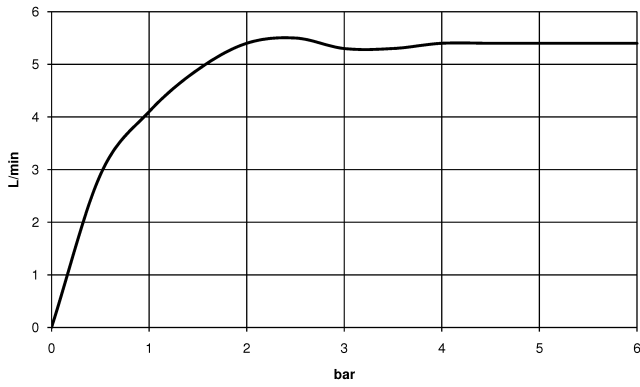

META Wall-mounted single-lever basin mixer without pop-up waste - Brushed Light Gold

META

36 805 661

- 160mm projection
- fixed spout
- circular, air-enriched flow
- hole diameter 60 mm
- rosette Ø 78 mm
- max. spout flow rate 5.7 l/min
- with single-point mounting

Required miscellaneous

- Concealed wall mounting -** 35 050 970 90
- min. recess depth 80 mm
 - max. recess depth 105 mm

36 805 661

Flow rate chart

META Wall-mounted single-lever basin mixer without pop-up waste - Brushed Light Gold