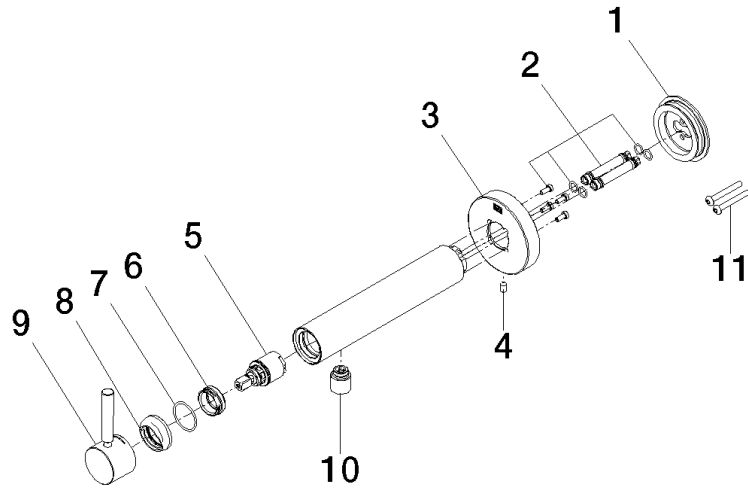

META Wall-mounted single-lever basin mixer without pop-up waste - Brushed Light Gold

META

36 805 661

- 160mm projection
- fixed spout
- circular, air-enriched flow
- hole diameter 60 mm
- rosette Ø 78 mm
- max. spout flow rate 5.7 l/min
- with single-point mounting

Required miscellaneous

- Concealed wall mounting -** 35 050 970 90
- min. recess depth 80 mm
 - max. recess depth 105 mm

36 805 661

Flow rate chart

META Wall-mounted single-lever basin mixer without pop-up waste - Brushed Light Gold

META

36 805 661

Product version from 4/1/2024

META Wall-mounted single-lever basin mixer without pop-up waste - Brushed Light Gold

META

36 805 661

Spare parts list

Product version from 4/1/2024