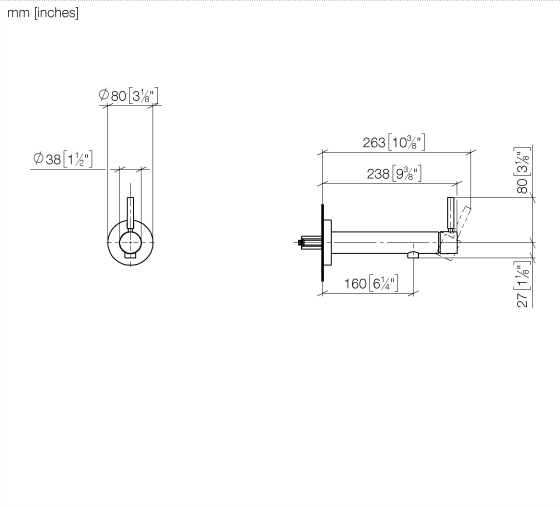

META Wall-mounted single-lever basin mixer without pop-up waste - Brushed Light Gold

META

36 805 661

- 160mm projection
- fixed spout
- circular, air-enriched flow
- hole diameter 60 mm
- rosette Ø 78 mm
- max. spout flow rate 5.7 l/min
- with single-point mounting

Required miscellaneous

- Concealed wall mounting -** 35 050 970 90
- min. recess depth 80 mm
 - max. recess depth 105 mm

36 805 661

Flow rate chart

META Wall-mounted single-lever basin mixer without pop-up waste - Brushed Light Gold

META

36 805 661

Product version from 4/1/2024

META Wall-mounted single-lever basin mixer without pop-up waste - Brushed Light Gold

META

36 805 661

Spare parts list

Product version from 4/1/2024

No.	Item Number	Name	Quantity used	Delivery time
	90 30 11 232 00 90	disc	13	2