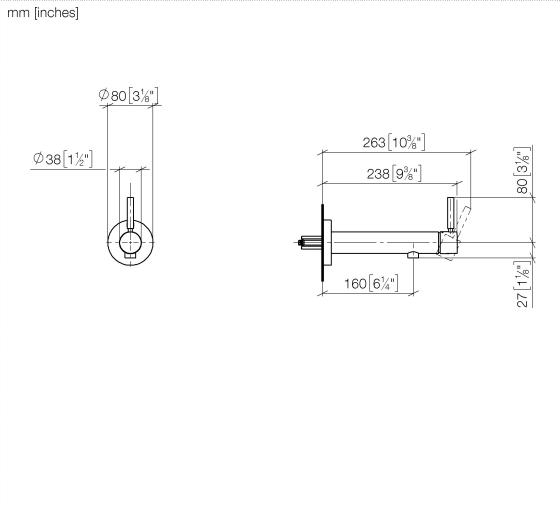

META Wall-mounted single-lever basin mixer without pop-up waste - Brushed Dark Platinum

META

36 805 661

- 160mm projection
- fixed spout
- circular, air-enriched flow
- hole diameter 60 mm
- rosette Ø 78 mm
- max. spout flow rate 5.7 l/min
- with single-point mounting

36 805 661

Flow rate chart

META Wall-mounted single-lever basin mixer without pop-up waste - Brushed Dark Platinum

META

36 805 661

Product version from 4/1/2024

Parts for other finishes can be found here: [Chrome](#)

**META Wall-mounted single-lever basin mixer without pop-up waste - Brushed
Dark Platinum**

META

36 805 661

Spare parts list

Product version from 4/1/2024

No.	Item Number	Name	Quantity used	Delivery time
	90 30 11 232 00 90	disc	13	2