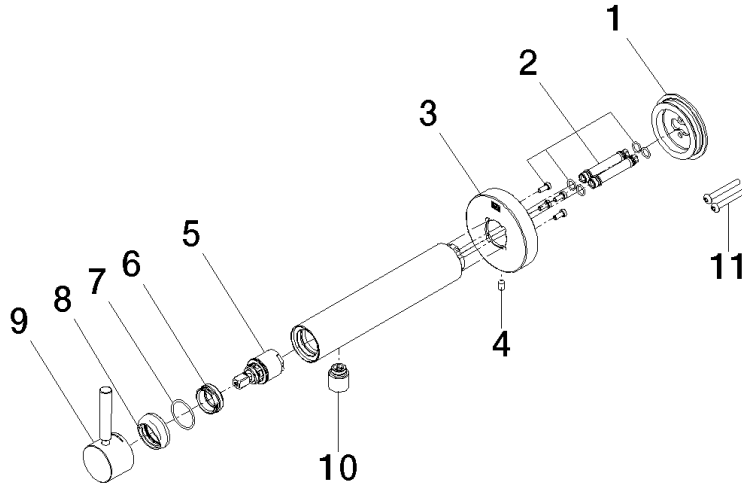

META Wall-mounted single-lever basin mixer without pop-up waste - Brushed Dark Platinum

META

36 805 661

- 160mm projection
- fixed spout
- circular, air-enriched flow
- hole diameter 60 mm
- rosette Ø 78 mm
- max. spout flow rate 5.7 l/min
- with single-point mounting

36 805 661

Flow rate chart

META Wall-mounted single-lever basin mixer without pop-up waste - Brushed Dark Platinum

META

36 805 661

Product version from 4/1/2024

Parts for other finishes can be found here: [Chrome](#)

**META Wall-mounted single-lever basin mixer without pop-up waste - Brushed
Dark Platinum**

META

36 805 661

Spare parts list

Product version from 4/1/2024

No.	Item Number	Name	Quantity used	Delivery time
	90 30 11 232 00 90	disc	13	2