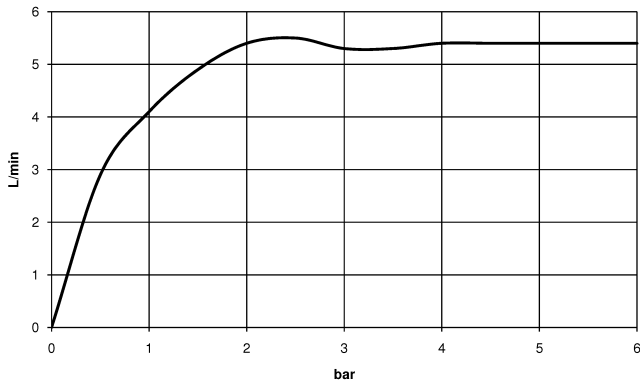

META Wall-mounted single-lever basin mixer without pop-up waste - Brushed Dark Platinum

META

36 805 661

- 160mm projection
- fixed spout
- circular, air-enriched flow
- hole diameter 60 mm
- rosette Ø 78 mm
- max. spout flow rate 5.7 l/min
- with single-point mounting

36 805 661

Flow rate chart

META Wall-mounted single-lever basin mixer without pop-up waste - Brushed Dark Platinum

META

36 805 661

Product version from 4/1/2024

Parts for other finishes can be found here: [Chrome](#)