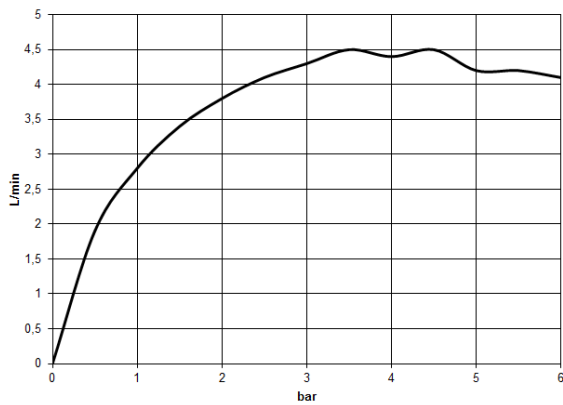

IMO Wall-mounted single-lever basin mixer without pop-up waste - Brushed Platinum

IMO

36 860 671

- 140mm projection
- fixed spout
- rectangular, air-enriched flow
- hole diameter spout 37 mm
- hole diameter single-lever mixer 57 mm
- rosette for spout 80 x 60mm
- rosette for mixer 80 x 80mm
- max. flow 4.6 l/min
- lead-free
- This product can help a building meet the requirements of Green Building Rating Systems, e.g. LEED®, BREEAM®, DGNB

Required miscellaneous

- Concealed wall-mounted single-lever mixer -** 35 860 970 90
- min. recess depth 80 mm
 - max. recess depth 95 mm

36 860 671
mm [inches]

Flow rate chart

36 860 671

IMO Wall-mounted single-lever basin mixer without pop-up waste - Brushed
Platinum