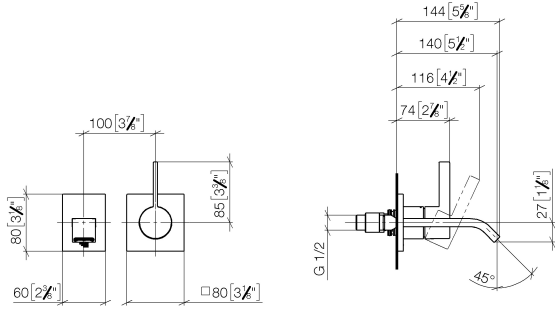

IMO Wall-mounted single-lever basin mixer without pop-up waste - Brushed Platinum

IMO

36 860 671

- 140mm projection
- fixed spout
- rectangular, air-enriched flow
- hole diameter spout 37 mm
- hole diameter single-lever mixer 57 mm
- rosette for spout 80 x 60mm
- rosette for mixer 80 x 80mm
- max. flow 4.6 l/min
- lead-free
- This product can help a building meet the requirements of Green Building Rating Systems, e.g. LEED®, BREEAM®, DGNB

Required miscellaneous

- Concealed wall-mounted single-lever mixer -** 35 860 970 90
- min. recess depth 80 mm
 - max. recess depth 95 mm

36 860 671
mm [inches]

Flow rate chart

36 860 671

IMO Wall-mounted single-lever basin mixer without pop-up waste - Brushed
Platinum