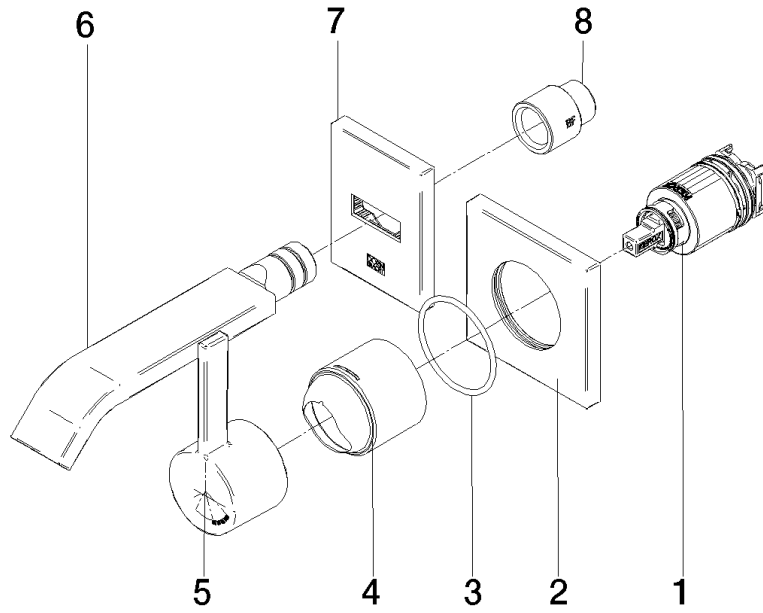

IMO Wall-mounted single-lever basin mixer without pop-up waste - Brushed Platinum

IMO

36 860 671

- 140mm projection
- fixed spout
- rectangular, air-enriched flow
- hole diameter spout 37 mm
- hole diameter single-lever mixer 57 mm
- rosette for spout 80 x 60mm
- rosette for mixer 80 x 80mm
- max. flow 4.6 l/min
- lead-free
- This product can help a building meet the requirements of Green Building Rating Systems, e.g. LEED®, BREEAM®, DGNB

Required miscellaneous

- Concealed wall-mounted single-lever mixer -** 35 860 970 90
- min. recess depth 80 mm
 - max. recess depth 95 mm

36 860 671
mm [inches]

Flow rate chart

36 860 671

IMO Wall-mounted single-lever basin mixer without pop-up waste - Brushed
Platinum