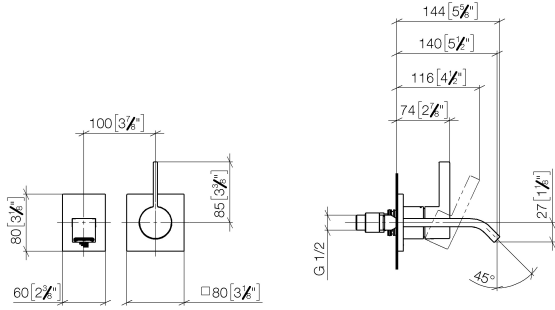

IMO Wall-mounted single-lever basin mixer without pop-up waste - Brushed Dark Platinum

IMO

36 860 671

- 140mm projection
- fixed spout
- rectangular, air-enriched flow
- hole diameter spout 37 mm
- hole diameter single-lever mixer 57 mm
- rosette for spout 80 x 60mm
- rosette for mixer 80 x 80mm
- max. flow 4.6 l/min
- lead-free
- This product can help a building meet the requirements of Green Building Rating Systems, e.g. LEED®, BREEAM®, DGNB

Required miscellaneous

Concealed wall-mounted single-lever mixer - 35 860 970 90

- min. recess depth 80 mm
- max. recess depth 95 mm

IMO Wall-mounted single-lever basin mixer without pop-up waste - Brushed Dark Platinum

IMO

36 860 671
mm [inches]

Flow rate chart

36 860 671

IMO Wall-mounted single-lever basin mixer without pop-up waste - Brushed
Dark Platinum

IMO

36 860 671

Spare parts list