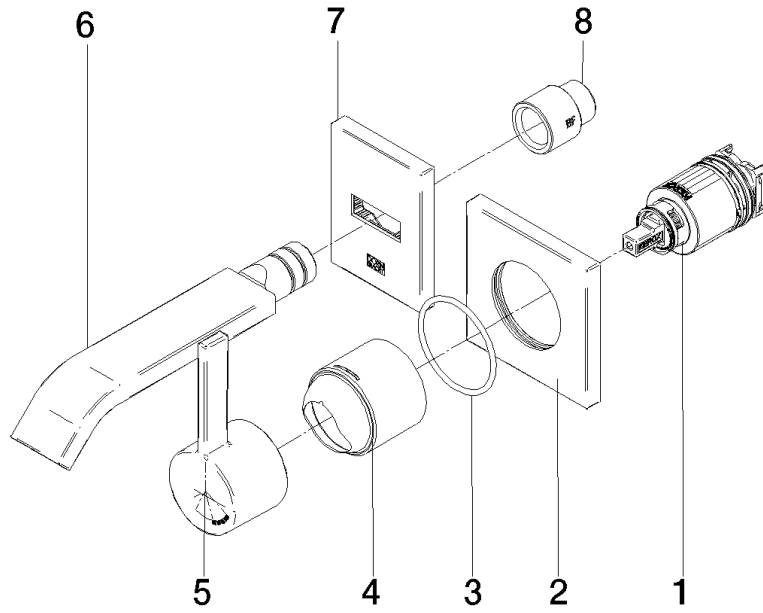

IMO Wall-mounted single-lever basin mixer without pop-up waste - Brushed Dark Platinum

IMO

36 860 671

- 140mm projection
- fixed spout
- rectangular, air-enriched flow
- hole diameter spout 37 mm
- hole diameter single-lever mixer 57 mm
- rosette for spout 80 x 60mm
- rosette for mixer 80 x 80mm
- max. flow 4.6 l/min
- lead-free
- This product can help a building meet the requirements of Green Building Rating Systems, e.g. LEED®, BREEAM®, DGNB

Required miscellaneous

Concealed wall-mounted single-lever mixer - 35 860 970 90

- min. recess depth 80 mm
- max. recess depth 95 mm

IMO Wall-mounted single-lever basin mixer without pop-up waste - Brushed Dark Platinum

IMO

36 860 671
mm [inches]

Flow rate chart

36 860 671

IMO Wall-mounted single-lever basin mixer without pop-up waste - Brushed
Dark Platinum

IMO

36 860 671

Spare parts list