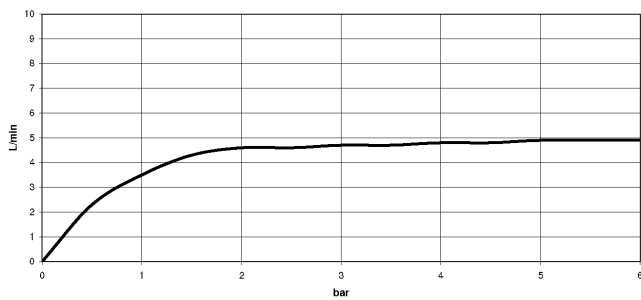

## CL.1 Wall-mounted single-lever basin mixer without pop-up waste - Brushed Champagne (22kt Gold)

36 860 705 Product version from 7/1/2023

- 198mm projection
- fixed spout
- rectangular spray pattern with 40 individual jets
- hole diameter spout 37 mm
- hole diameter single-lever mixer 57 mm
- rosette 80 x 80 mm
- max. flow 4.5 l/min
- lead-free
- This product can help a building meet the requirements of Green Building Rating Systems, e.g. LEED®, BREEAM®, DGNB

## CL.1 Wall-mounted single-lever basin mixer without pop-up waste - Brushed Champagne (22kt Gold)

36 860 705 Product version from 7/1/2023  
mm [inches]

### Flow rate chart