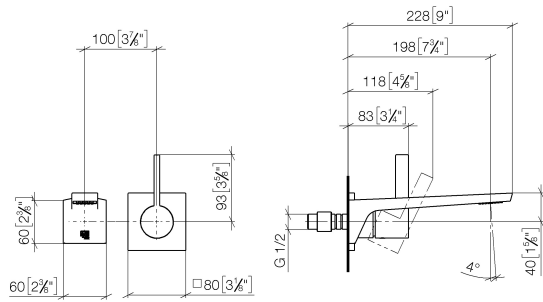

## CL.1 Wall-mounted single-lever basin mixer without pop-up waste - Brushed Champagne (22kt Gold)

36 860 705 Product version from 7/1/2023

- 198mm projection
- fixed spout
- rectangular spray pattern with 40 individual jets
- hole diameter spout 37 mm
- hole diameter single-lever mixer 57 mm
- rosette 80 x 80 mm
- max. flow 4.5 l/min
- lead-free
- This product can help a building meet the requirements of Green Building Rating Systems, e.g. LEED®, BREEAM®, DGNB

## CL.1 Wall-mounted single-lever basin mixer without pop-up waste - Brushed Champagne (22kt Gold)

36 860 705 Product version from 7/1/2023  
mm [inches]