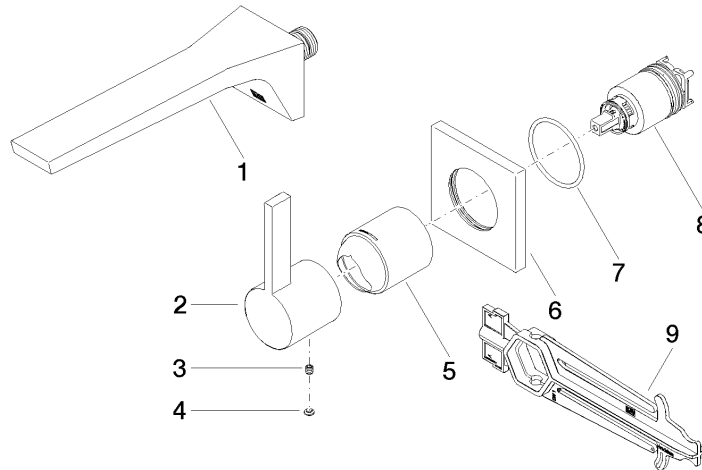

### Certificates

---

IAPMO_N-4976	DVGW_DW-6512DN0	IAPMO_6397	IAPMO_4976 (
--------------	-----------------	------------	--------------

**CL.1 Wall-mounted single-lever basin mixer without pop-up waste - Brushed Champagne (22kt Gold)**

36 860 705 Product version from 7/1/2023

Parts for other finishes can be found here: [Chrome](#)

**Spare parts list**

No.	Item Number	Name	Quantity used	Delivery time
1	13 800 705-46	CL.1 Wall-mounted basin spout without pop-up waste - Brushed Champagne (22kt Gold)	1	30
2	09 20 70 050-46	handle	1	60
3	90 31 11 030 00 90	pin	1	2
4	90 31 20 087 00-46	plug	1	30
5	09 11 02 288-46	cover	1	60
6	09 27 78 039-46	rosette	1	60
7	90 14 10 049 00 90	seal	1	2
8	90 15 05 064 01 90	cartridge	1	2
9	90 30 09 064 00 90	key	1	2