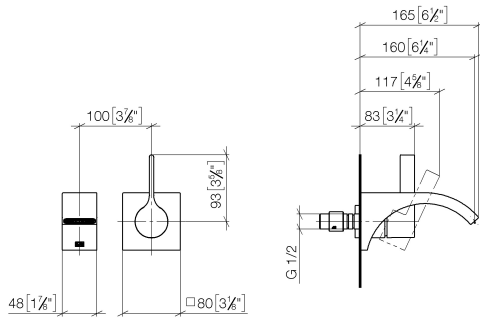

CYO Wall-mounted single-lever basin mixer without pop-up waste - Brushed Platinum

CYO

36 860 811

- 160mm projection
- fixed spout
- rectangular, air-enriched flow
- hole diameter spout 37 mm
- hole diameter single-lever mixer 57 mm
- rosette for mixer 80 x 80mm
- max. flow 4.5 l/min
- lead-free
- This product can help a building meet the requirements of Green Building Rating Systems, e.g. LEED®, BREEAM®, DGNB

	Brushed Platinum	36 860 811-06
	Chrome	36 860 811-00
	Dark Chrome	36 860 811-19
	Brushed Durabronze (23kt Gold)	36 860 811-28
	Brushed Dark Platinum	36 860 811-99

Required miscellaneous

Concealed wall-mounted single-lever mixer - 35 860 970 90

- max. recess depth 95 mm
- min. recess depth 80 mm

36 860 811
mm [inches]

Flow rate chart

Certificates

IAPMO_N-4976 (2). WRAS_2107047. IAPMO_8834 (2). IAPMO_6397 (2). IAPMO_4976 (1).

LGA_38122.

36 860 811

Spare parts list

No.	Item Number	Name	Quantity used	Delivery time
1	13 800 811-06	CYO Wall-mounted basin spout without pop-up waste - Brushed Platinum	1	10
2	09 24 03 072 10 90	nipple	1	2
3	09 20 80 021-06	handle	1	10
4	90 31 11 030 00 90	pin	1	2
5	90 31 20 087 00-06	plug	1	10
6	09 11 02 288-06	cover	1	10
7	09 27 78 039-06	rosette	1	10
8	90 14 10 049 00 90	seal	1	2
9	90 15 05 064 01 90	cartridge	1	2
10	90 30 09 064 00 90	key	1	2