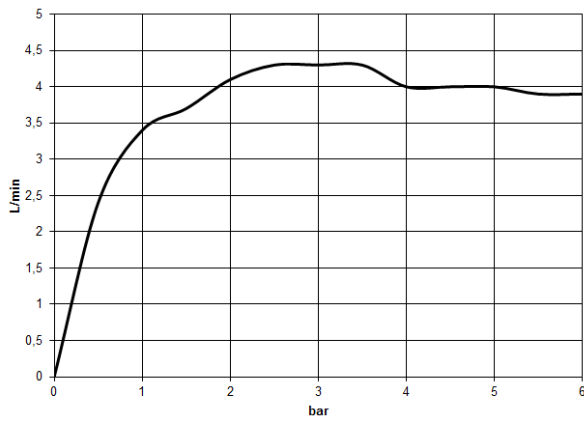

CYO Wall-mounted single-lever basin mixer without pop-up waste - Brushed Platinum

CYO

36 860 811

- 160mm projection
- fixed spout
- rectangular, air-enriched flow
- hole diameter spout 37 mm
- hole diameter single-lever mixer 57 mm
- rosette for mixer 80 x 80mm
- max. flow 4.5 l/min
- lead-free
- This product can help a building meet the requirements of Green Building Rating Systems, e.g. LEED®, BREEAM®, DGNB

- max. recess depth 95 mm
- min. recess depth 80 mm

36 860 811
mm [inches]

Flow rate chart

Certificates

IAPMO_N-4976 (2). WRAS_2107047. IAPMO_8834 (2). IAPMO_6397 (2). IAPMO_4976 (1).

LGA_38122.

36 860 811

Spare parts list