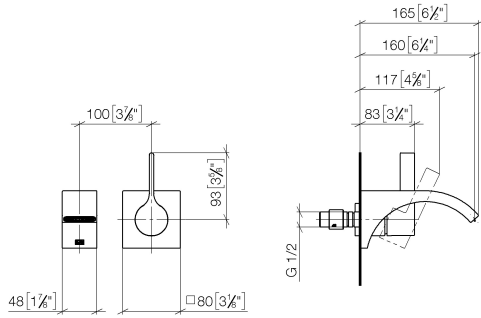

**CYO Wall-mounted single-lever basin mixer without pop-up waste - Dark
Chrome**

CYO

36 860 811

- 160mm projection
- fixed spout
- rectangular, air-enriched flow
- hole diameter spout 37 mm
- hole diameter single-lever mixer 57 mm
- rosette for mixer 80 x 80mm
- max. flow 4.5 l/min
- lead-free
- This product can help a building meet the requirements of Green Building Rating Systems, e.g. LEED®, BREEAM®, DGNB

	Dark Chrome	36 860 811-19
	Chrome	36 860 811-00
	Brushed Platinum	36 860 811-06
	Brushed Durabronze (23kt Gold)	36 860 811-28
	Brushed Dark Platinum	36 860 811-99

36 860 811
mm [inches]

Flow rate chart

Certificates

IAPMO_N-4976 (2). IAPMO_6397 (2).

36 860 811
Parts for other
finishes can be found
here: Chrome

Spare parts list

No.	Item Number	Name	Quantity used	Delivery time
1	13 800 811-19	CYO Wall-mounted basin spout without pop-up waste - Dark Chrome	1	20
2	09 24 03 072 10 90	nipple	1	2
3	09 20 80 021-19	handle	1	60
4	90 31 11 030 00 90	pin	1	2
5	90 31 20 087 00-19	plug	1	20
6	09 11 02 288-19	cover	1	20
7	09 27 78 039-19	rosette	1	60
8	90 14 10 049 00 90	seal	1	2
9	90 15 05 064 01 90	cartridge	1	2
10	90 30 09 064 00 90	key	1	2