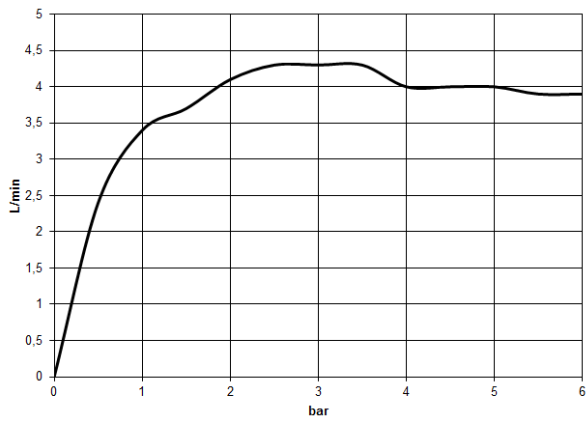

**CYO Wall-mounted single-lever basin mixer without pop-up waste - Dark
Chrome**

CYO

36 860 811

- 160mm projection
- fixed spout
- rectangular, air-enriched flow
- hole diameter spout 37 mm
- hole diameter single-lever mixer 57 mm
- rosette for mixer 80 x 80mm
- max. flow 4.5 l/min
- lead-free
- This product can help a building meet the requirements of Green Building Rating Systems, e.g. LEED®, BREEAM®, DGNB

	Dark Chrome	36 860 811-19
	Chrome	36 860 811-00
	Brushed Platinum	36 860 811-06
	Brushed Durabronze (23kt Gold)	36 860 811-28
	Brushed Dark Platinum	36 860 811-99

36 860 811
mm [inches]

Flow rate chart