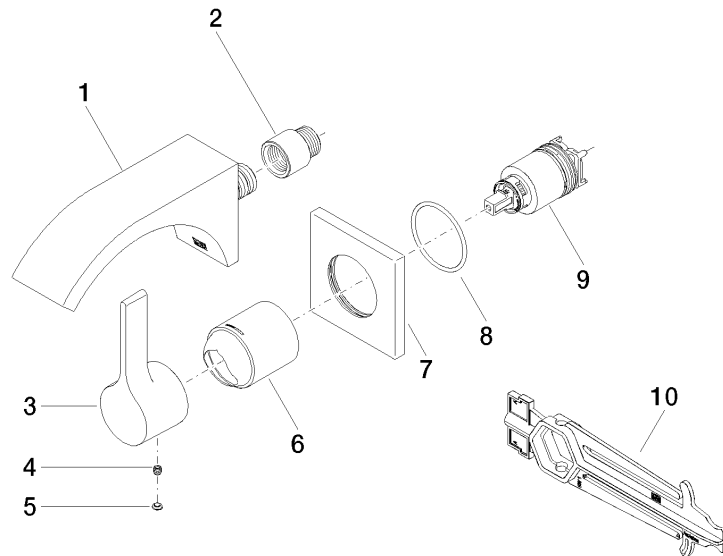

**CYO Wall-mounted single-lever basin mixer without pop-up waste - Dark
Chrome**

CYO

36 860 811

- 160mm projection
- fixed spout
- rectangular, air-enriched flow
- hole diameter spout 37 mm
- hole diameter single-lever mixer 57 mm
- rosette for mixer 80 x 80mm
- max. flow 4.5 l/min
- lead-free
- This product can help a building meet the requirements of Green Building Rating Systems, e.g. LEED®, BREEAM®, DGNB

	Dark Chrome	36 860 811-19
	Chrome	36 860 811-00
	Brushed Platinum	36 860 811-06
	Brushed Durabronze (23kt Gold)	36 860 811-28
	Brushed Dark Platinum	36 860 811-99

36 860 811
mm [inches]

Flow rate chart

Certificates

IAPMO_N-4976 (2). IAPMO_6397 (2).

36 860 811
Parts for other
finishes can be found
here: Chrome

Spare parts list

No.	Item Number	Name	Quantity used	Delivery time
1	13 800 811-19	CYO Wall-mounted basin spout without pop-up waste - Dark Chrome	1	20
2	09 24 03 072 10 90	nipple	1	2
3	09 20 80 021-19	handle	1	60
4	90 31 11 030 00 90	pin	1	2
5	90 31 20 087 00-19	plug	1	20
6	09 11 02 288-19	cover	1	20
7	09 27 78 039-19	rosette	1	60
8	90 14 10 049 00 90	seal	1	2
9	90 15 05 064 01 90	cartridge	1	2
10	90 30 09 064 00 90	key	1	2