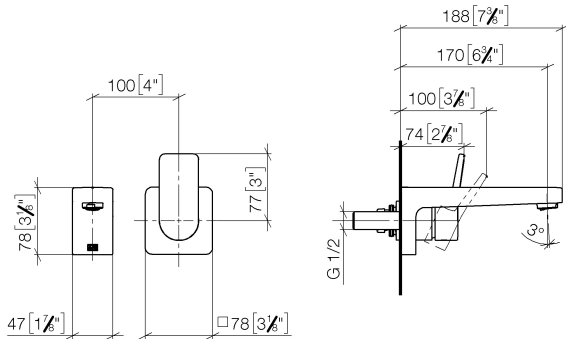

DORNBACHT YARRE Wall-mounted single-lever basin mixer without pop-up waste - Soft Black

36 860 832

- 170mm projection
- fixed spout
- circular, air-enriched flow
- hole diameter spout 37 mm
- hole diameter single-lever mixer 57 mm
- rosette for mixer 78 x 78mm
- max. flow 6.8 l/min
- lead-free
- rosette for spout Ø 60mm
- rosette for mixer Ø 78mm

	Soft Black	36 860 832-69
	Chrome	36 860 832-00

Required miscellaneous

EDITION PRO Concealed wall-mounted single-lever mixer mixer on right - 35 870 970 90

DORNBRACHT YARRE Wall-mounted single-lever basin mixer without pop-up waste - Soft Black

36 860 832
mm [inches]

Flow rate chart

Certificates

AbP_10168.

ACS_23 ACC NY
460.

DORNBRACHT YARRE Wall-mounted single-lever basin mixer without pop-up waste - Soft Black

36 860 832

Spare parts list

No.	Item Number	Name	Quantity used	Delivery time
1	09 24 03 080 90	extension	1	2
2	90 24 03 316 00 90	nipple	1	-
Spare part can no longer be ordered, please order the replacement item				
3	90 11 06 224 00-69	spout	1	-
Spare part can no longer be ordered, please order the replacement item				
4	90 27 83 027 00-69	rosette	1	-
Spare part can no longer be ordered, please order the replacement item				
5	90 15 05 071 00 90	cartridge	1	-
Spare part can no longer be ordered, please order the replacement item				
6	90 11 02 393 00-69	cover	1	-
Spare part can no longer be ordered, please order the replacement item				
7	90 20 83 072 00-69	handle	1	-
Spare part can no longer be ordered, please order the replacement item				
8	90 30 09 064 00 90	key	1	2