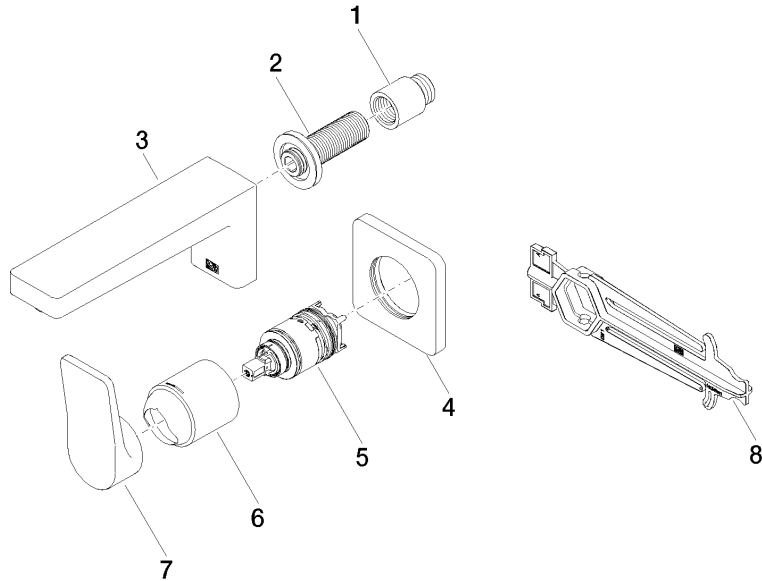

DORNBACHT YARRE Wall-mounted single-lever basin mixer without pop-up waste - Soft Black

36 860 832

- 170mm projection
- fixed spout
- circular, air-enriched flow
- hole diameter spout 37 mm
- hole diameter single-lever mixer 57 mm
- rosette for mixer 78 x 78mm
- max. flow 6.8 l/min
- lead-free
- rosette for spout Ø 60mm
- rosette for mixer Ø 78mm

36 860 832
mm [inches]

Flow rate chart

Certificates

AbP_10168.

ACS_23 ACC NY
460.

DORNBRACHT YARRE Wall-mounted single-lever basin mixer without pop-up waste - Soft Black

36 860 832

Spare parts list

No.	Item Number	Name	Quantity used	Delivery time
1	09 24 03 080 90	extension	1	2
2	90 24 03 316 00 90	nipple	1	-
Spare part can no longer be ordered, please order the replacement item				
3	90 11 06 224 00-69	spout	1	-
Spare part can no longer be ordered, please order the replacement item				
4	90 27 83 027 00-69	rosette	1	-
Spare part can no longer be ordered, please order the replacement item				
5	90 15 05 071 00 90	cartridge	1	-
Spare part can no longer be ordered, please order the replacement item				
6	90 11 02 393 00-69	cover	1	-
Spare part can no longer be ordered, please order the replacement item				
7	90 20 83 072 00-69	handle	1	-
Spare part can no longer be ordered, please order the replacement item				
8	90 30 09 064 00 90	key	1	2