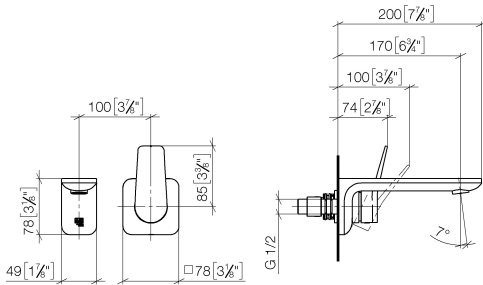

LISSÉ Wall-mounted single-lever basin mixer without pop-up waste - Dark Chrome

LISSÉ

36 860 845

- 170mm projection
- fixed spout
- circular, air-enriched flow
- hole diameter spout 37 mm
- hole diameter single-lever mixer 57 mm
- rosette 78 x 78 mm
- max. flow 5.7 l/min
- lead-free
- This product can help a building meet the requirements of Green Building Rating Systems, e.g. LEED®, BREEAM®, DGNB
- WRAS 2107018

	Dark Chrome	36 860 845-19
	Chrome	36 860 845-00
	Brushed Platinum	36 860 845-06
	Matte Black	36 860 845-33
	Brushed Chrome	36 860 845-93
	Brushed Dark Platinum	36 860 845-99

36 860 845
mm [inches]

Flow rate chart

Certificates

IAPMO_N-4976 (2). DVGW_DW-6512DN0435. IAPMO_6397 (2). WRAS_2107018.

36 860 845
Parts for other
finishes can be found
here: Chrome

Spare parts list

No.	Item Number	Name	Quantity used	Delivery time
1	09 24 03 072 10 90	nipple	1	2
2	90 24 03 108 00 90	nipple set	1	2
3	90 31 11 004 00 90	pin	1	2
4	90 11 84 021 00-19	spout	1	20
5	90 31 20 087 00-19	plug	1	20
6	90 31 11 063 00 90	pin	1	2
7	09 20 84 021-19	handle	1	60
8	09 11 02 288-19	cover	1	20
9	90 27 84 020 00-19	rosette	1	20
10	90 14 10 049 00 90	seal	1	2
11	90 15 05 064 01 90	cartridge	1	2
12	90 30 09 064 00 90	key	1	2