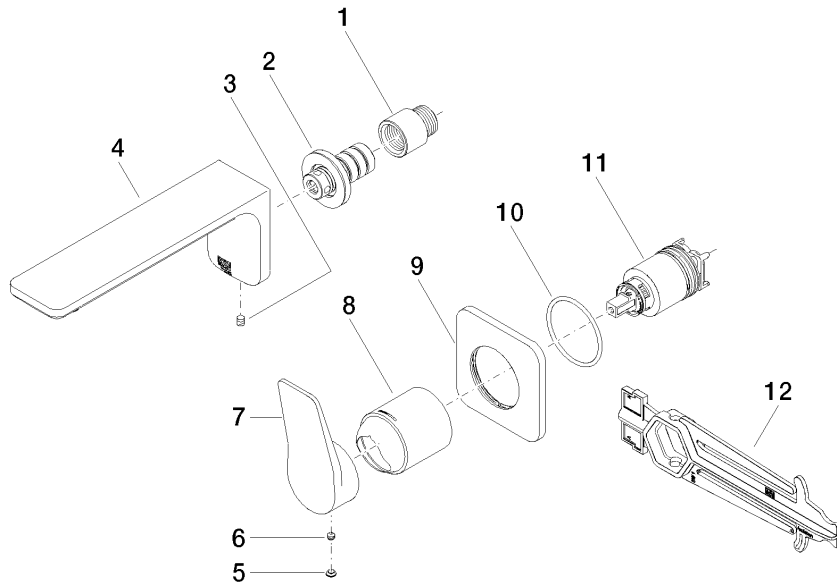

LISSÉ Wall-mounted single-lever basin mixer without pop-up waste - Dark Chrome

LISSÉ

36 860 845

- 170mm projection
- fixed spout
- circular, air-enriched flow
- hole diameter spout 37 mm
- hole diameter single-lever mixer 57 mm
- rosette 78 x 78 mm
- max. flow 5.7 l/min
- lead-free
- This product can help a building meet the requirements of Green Building Rating Systems, e.g. LEED®, BREEAM®, DGNB
- WRAS 2107018

	Dark Chrome	36 860 845-19
	Chrome	36 860 845-00
	Brushed Platinum	36 860 845-06
	Matte Black	36 860 845-33
	Brushed Chrome	36 860 845-93
	Brushed Dark Platinum	36 860 845-99

36 860 845
mm [inches]

Flow rate chart

Certificates

IAPMO_N-4976 (2). DVGW_DW-6512DN0435. IAPMO_6397 (2). WRAS_2107018.

36 860 845
Parts for other
finishes can be found
here: Chrome

Spare parts list

No.	Item Number	Name	Quantity used	Delivery time
1	09 24 03 072 10 90	nipple	1	2
2	90 24 03 108 00 90	nipple set	1	2
3	90 31 11 004 00 90	pin	1	2
4	90 11 84 021 00-19	spout	1	20
5	90 31 20 087 00-19	plug	1	20
6	90 31 11 063 00 90	pin	1	2
7	09 20 84 021-19	handle	1	60
8	09 11 02 288-19	cover	1	20
9	90 27 84 020 00-19	rosette	1	20
10	90 14 10 049 00 90	seal	1	2
11	90 15 05 064 01 90	cartridge	1	2
12	90 30 09 064 00 90	key	1	2