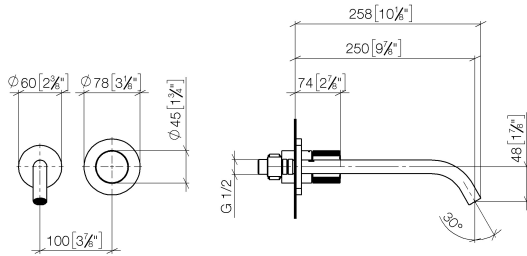

META META PURE Wall-mounted single-lever basin mixer without pop-up waste - Brushed Champagne (22kt Gold)

36 861 664 Product version from 7/1/2023

- 250mm projection
- fixed spout
- circular, air-enriched flow
- hole diameter spout 37 mm
- hole diameter single-lever mixer 57 mm
- rosette for spout Ø 55mm
- rosette for mixer Ø 78mm
- max. flow 5.7 l/min
- lead-free
- This product can help a building meet the requirements of Green Building Rating Systems, e.g. LEED®, BREEAM®, DGNB
- WRAS

META META PURE Wall-mounted single-lever basin mixer without pop-up waste - Brushed Champagne (22kt Gold)

36 861 664 Product version from 7/1/2023
mm [inches]

Flow rate chart

Trajectory diagram

Codes & Standards

DIN 4109

EN 817

ISO 3822

Ü-Zeichen

META META PURE Wall-mounted single-lever basin mixer without pop-up waste - Brushed Champagne (22kt Gold)

36 861 664 Product version from 7/1/2023

Certificates

DVGW_DW-
6512DN0

Spare parts list

No.	Item Number	Name	Quantity used	Delivery time
1	09 24 03 072 10 90	nipple	1	2
2	90 24 03 280 00 90	nipple	1	2
3	09 31 11 112 90	pin	1	60
4	90 28 22 324 00-46	spout	1	30
5	09 20 66 010-46	handle	1	30
6	09 11 02 389-46	cover	1	-
Spare part can no longer be ordered, please order the replacement item				
7	90 27 62 011 00-46	rosette	1	30
8	90 90 03 169 02 90	top	1	2
9	90 30 09 064 00 90	key	1	2