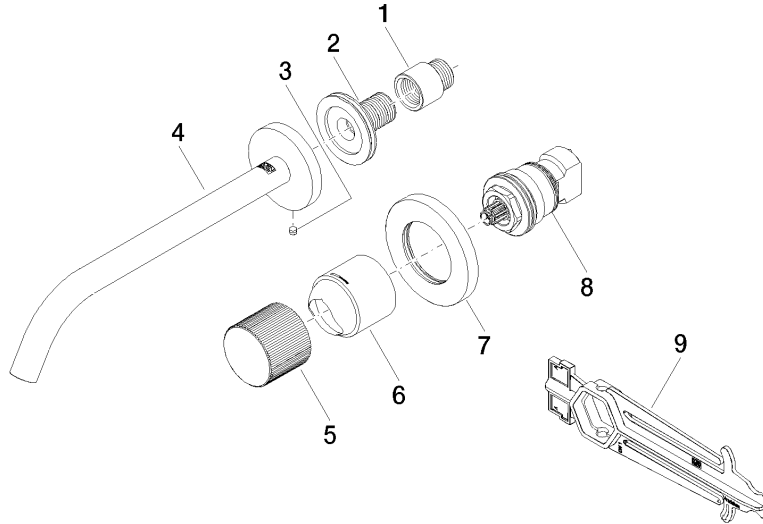

META META PURE Wall-mounted single-lever basin mixer without pop-up waste - Brushed Champagne (22kt Gold)

36 861 664 Product version from 7/1/2023

- 250mm projection
- fixed spout
- circular, air-enriched flow
- hole diameter spout 37 mm
- hole diameter single-lever mixer 57 mm
- rosette for spout Ø 55mm
- rosette for mixer Ø 78mm
- max. flow 5.7 l/min
- lead-free
- This product can help a building meet the requirements of Green Building Rating Systems, e.g. LEED®, BREEAM®, DGNB
- WRAS

DIN 4109

EN 817

ISO 3822

Ü-Zeichen

META META PURE Wall-mounted single-lever basin mixer without pop-up waste - Brushed Champagne (22kt Gold)

36 861 664 Product version from 7/1/2023

Certificates

DVGW_DW-
6512DN0

Spare parts list

No.	Item Number	Name	Quantity used	Delivery time
1	09 24 03 072 10 90	nipple	1	2
2	90 24 03 280 00 90	nipple	1	2
3	09 31 11 112 90	pin	1	60
4	90 28 22 324 00-46	spout	1	30
5	09 20 66 010-46	handle	1	30
6	09 11 02 389-46	cover	1	-
Spare part can no longer be ordered, please order the replacement item				
7	90 27 62 011 00-46	rosette	1	30
8	90 90 03 169 02 90	top	1	2
9	90 30 09 064 00 90	key	1	2