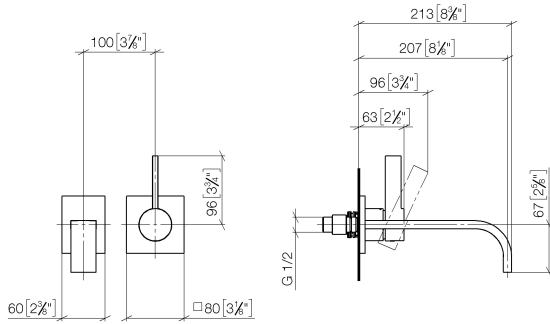

**MEM Wall-mounted single-lever basin mixer without pop-up waste - Brushed Champagne (22kt Gold)**

36 861 782

- 207mm projection
- fixed spout
- rectangular, air-enriched flow
- hole diameter spout 37 mm
- hole diameter single-lever mixer 57 mm
- rosette for spout 80 x 60mm
- rosette for mixer 80 x 80mm
- max. flow 5.7 l/min
- lead-free
- This product can help a building meet the requirements of Green Building Rating Systems, e.g. LEED®, BREEAM®, DGNB
- WRAS

**Required miscellaneous**

**Concealed wall-mounted single-lever mixer -** 35 860 970 90  
 ●max. recess depth mm  
 ●min. recess depth mm  
 ●mixer can be placed above, to the left or to the right of the spout.

# MEM Wall-mounted single-lever basin mixer without pop-up waste - Brushed Champagne (22kt Gold)

36 861 782  
mm [inches]

## Flow rate chart