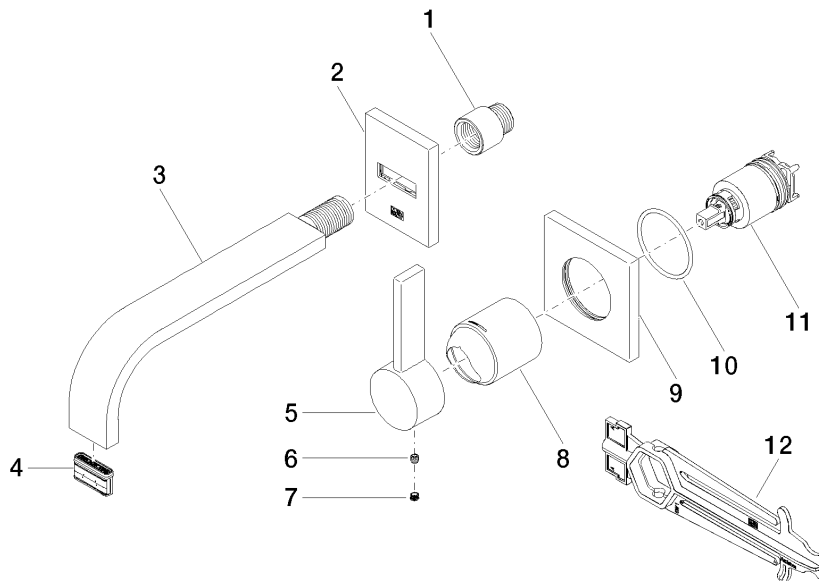

## Codes & Standards

DIN 4109

EN 817

ISO 3822

Scottish Water  
Byelaws

UK Water Supply  
Regulations

Ü-Zeichen

MEM Wall-mounted single-lever basin mixer without pop-up waste - Brushed  
Champagne (22kt Gold)

36 861 782

**Spare parts list**

No.	Item Number	Name	Quantity used	Delivery time
1	09 24 03 072 10 90	nipple	1	2
2	90 27 78 038 00-46	rosette	1	30
3	04 28 22 149 10-46	spout	1	30
4	90 29 03 109 00 90	aerator	1	2
5	09 20 78 058-46	handle	1	60
6	90 31 11 030 00 90	pin	1	2
7	90 31 20 109 00 90	plug	1	2
8	09 11 02 288-46	cover	1	60
9	09 27 78 039-46	rosette	1	60
10	90 14 10 049 00 90	seal	1	2
11	90 15 05 064 01 90	cartridge	1	2
12	90 30 09 064 00 90	key	1	2