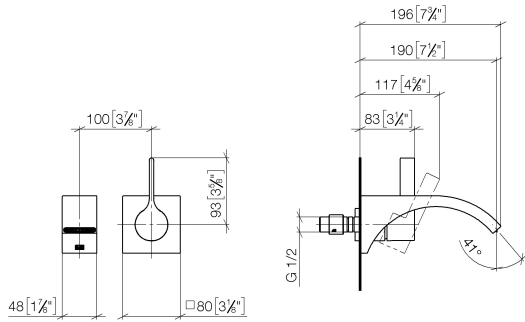

CYO Wall-mounted single-lever basin mixer without pop-up waste - Brushed Platinum

CYO

36 861 811

- 190mm projection
- fixed spout
- rectangular, air-enriched flow
- hole diameter spout 37 mm
- hole diameter single-lever mixer 57 mm
- rosette for mixer 80 x 80mm
- max. flow 4.5 l/min
- lead-free
- This product can help a building meet the requirements of Green Building Rating Systems, e.g. LEED®, BREEAM®, DGNB
- WRAS 2107047

	Brushed Platinum	36 861 811-06
	Chrome	36 861 811-00
	Dark Chrome	36 861 811-19
	Brushed Durabronze (23kt Gold)	36 861 811-28
	Brushed Dark Platinum	36 861 811-99

Required miscellaneous

Concealed wall-mounted single-lever mixer - 35 860 970 90

- max. recess depth 95 mm
- min. recess depth 80 mm

36 861 811
mm [inches]

Flow rate chart

Certificates

IAPMO_N-4976 (2). WRAS_2107047. IAPMO_8834 (2). IAPMO_6397 (2). IAPMO_4976 (1).

LGA_38122.

36 861 811

Spare parts list