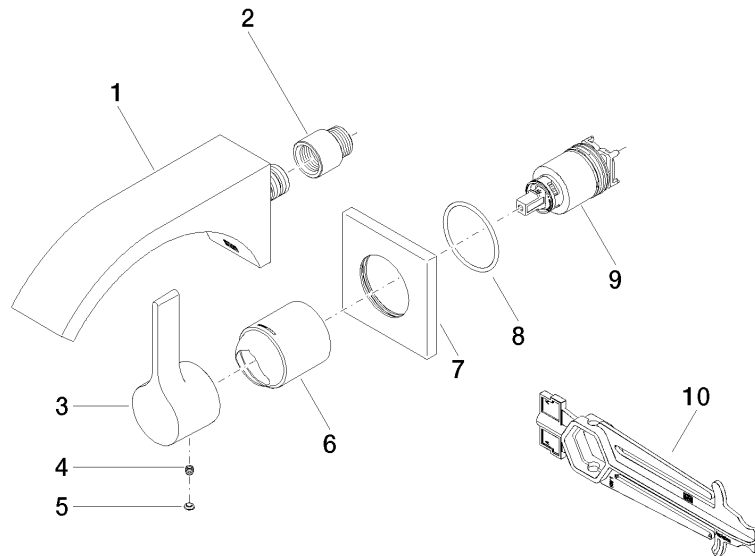

CYO Wall-mounted single-lever basin mixer without pop-up waste - Brushed Platinum

CYO

36 861 811

- 190mm projection
- fixed spout
- rectangular, air-enriched flow
- hole diameter spout 37 mm
- hole diameter single-lever mixer 57 mm
- rosette for mixer 80 x 80mm
- max. flow 4.5 l/min
- lead-free
- This product can help a building meet the requirements of Green Building Rating Systems, e.g. LEED®, BREEAM®, DGNB
- WRAS 2107047

- max. recess depth 95 mm
- min. recess depth 80 mm

36 861 811
mm [inches]

Flow rate chart

Certificates

IAPMO_N-4976 (2). WRAS_2107047. IAPMO_8834 (2). IAPMO_6397 (2). IAPMO_4976 (1).

LGA_38122.

36 861 811

Spare parts list

No.	Item Number	Name	Quantity used	Delivery time
1	13 805 811-06	CYO Wall-mounted basin spout without pop-up waste - Brushed Platinum	1	10
2	09 24 03 072 10 90	nipple	1	2
3	09 20 80 021-06	handle	1	10
4	90 31 11 030 00 90	pin	1	2
5	90 31 20 087 00-06	plug	1	10
6	09 11 02 288-06	cover	1	10
7	09 27 78 039-06	rosette	1	10
8	90 14 10 049 00 90	seal	1	2
9	90 15 05 064 01 90	cartridge	1	2
10	90 30 09 064 00 90	key	1	2