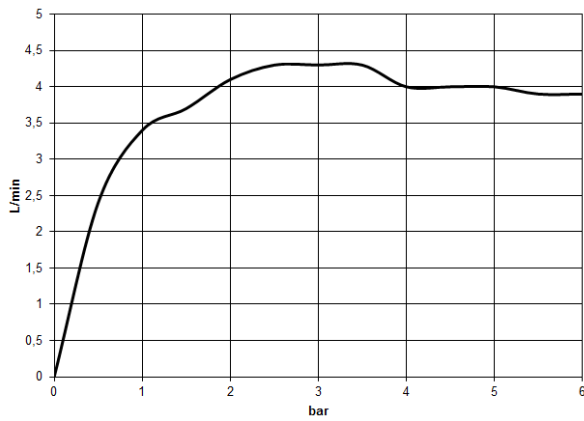

CYO Wall-mounted single-lever basin mixer without pop-up waste - Brushed Platinum

CYO

36 861 811

- 190mm projection
- fixed spout
- rectangular, air-enriched flow
- hole diameter spout 37 mm
- hole diameter single-lever mixer 57 mm
- rosette for mixer 80 x 80mm
- max. flow 4.5 l/min
- lead-free
- This product can help a building meet the requirements of Green Building Rating Systems, e.g. LEED®, BREEAM®, DGNB
- WRAS 2107047

- max. recess depth 95 mm
- min. recess depth 80 mm

36 861 811
mm [inches]

Flow rate chart

Certificates

IAPMO_N-4976 (2). WRAS_2107047. IAPMO_8834 (2). IAPMO_6397 (2). IAPMO_4976 (1).

LGA_38122.

36 861 811

Spare parts list