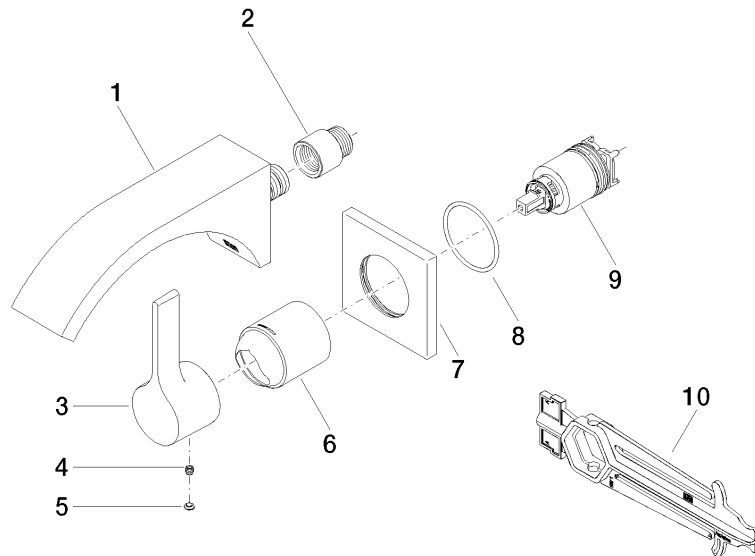

**CYO Wall-mounted single-lever basin mixer without pop-up waste - Brushed Durabronz (23kt Gold)**

CYO

36 861 811

- 190mm projection
- fixed spout
- rectangular, air-enriched flow
- hole diameter spout 37 mm
- hole diameter single-lever mixer 57 mm
- rosette for mixer 80 x 80mm
- max. flow 4.5 l/min
- lead-free
- This product can help a building meet the requirements of Green Building Rating Systems, e.g. LEED®, BREEAM®, DGNB
- WRAS 2107047

- max. recess depth 95 mm
- min. recess depth 80 mm

36 861 811  
mm [inches]

**Flow rate chart**

**Certificates**

IAPMO\_N-4976 (2). WRAS\_2107047. IAPMO\_6397 (2). LGA\_38122.

36 861 811

### Spare parts list

No.	Item Number	Name	Quantity used	Delivery time
1	13 805 811-28	CYO Wall-mounted basin spout without pop-up waste - Brushed Durabron (23kt Gold)	1	20
2	09 24 03 072 10 90	nipple	1	2
3	09 20 80 021-28	handle	1	20
4	90 31 11 030 00 90	pin	1	2
5	90 31 20 087 00-28	plug	1	20
6	09 11 02 288-28	cover	1	20
7	09 27 78 039-28	rosette	1	20
8	90 14 10 049 00 90	seal	1	2
9	90 15 05 064 01 90	cartridge	1	2
10	90 30 09 064 00 90	key	1	2