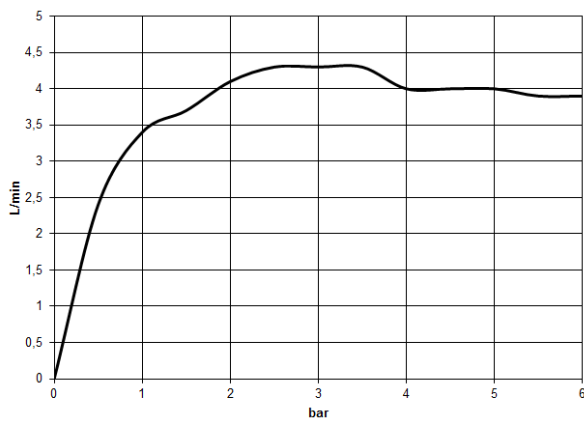

**CYO Wall-mounted single-lever basin mixer without pop-up waste - Brushed Durabronz (23kt Gold)**

CYO

36 861 811

- 190mm projection
- fixed spout
- rectangular, air-enriched flow
- hole diameter spout 37 mm
- hole diameter single-lever mixer 57 mm
- rosette for mixer 80 x 80mm
- max. flow 4.5 l/min
- lead-free
- This product can help a building meet the requirements of Green Building Rating Systems, e.g. LEED®, BREEAM®, DGNB
- WRAS 2107047

- max. recess depth 95 mm
- min. recess depth 80 mm

36 861 811  
mm [inches]

**Flow rate chart**

**Certificates**

IAPMO\_N-4976 (2). WRAS\_2107047. IAPMO\_6397 (2). LGA\_38122.

36 861 811