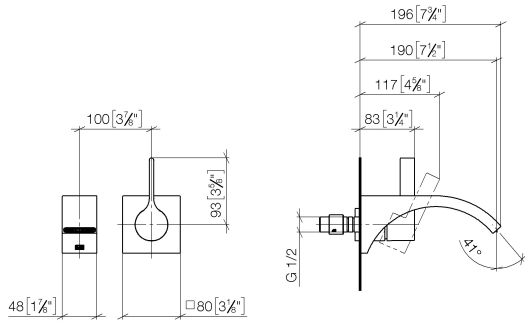

**CYO Wall-mounted single-lever basin mixer without pop-up waste - Brushed Durabronz (23kt Gold)**

CYO

36 861 811

- 190mm projection
- fixed spout
- rectangular, air-enriched flow
- hole diameter spout 37 mm
- hole diameter single-lever mixer 57 mm
- rosette for mixer 80 x 80mm
- max. flow 4.5 l/min
- lead-free
- This product can help a building meet the requirements of Green Building Rating Systems, e.g. LEED®, BREEAM®, DGNB
- WRAS 2107047

	Brushed Durabronz (23kt Gold)	36 861 811-28
	Chrome	36 861 811-00
	Brushed Platinum	36 861 811-06
	Dark Chrome	36 861 811-19
	Brushed Dark Platinum	36 861 811-99

**Required miscellaneous**

**Concealed wall-mounted single-lever mixer -** 35 860 970 90

- max. recess depth 95 mm
- min. recess depth 80 mm

36 861 811  
mm [inches]

**Flow rate chart**

**Certificates**

IAPMO\_N-4976 (2). WRAS\_2107047. IAPMO\_6397 (2). LGA\_38122.

36 861 811