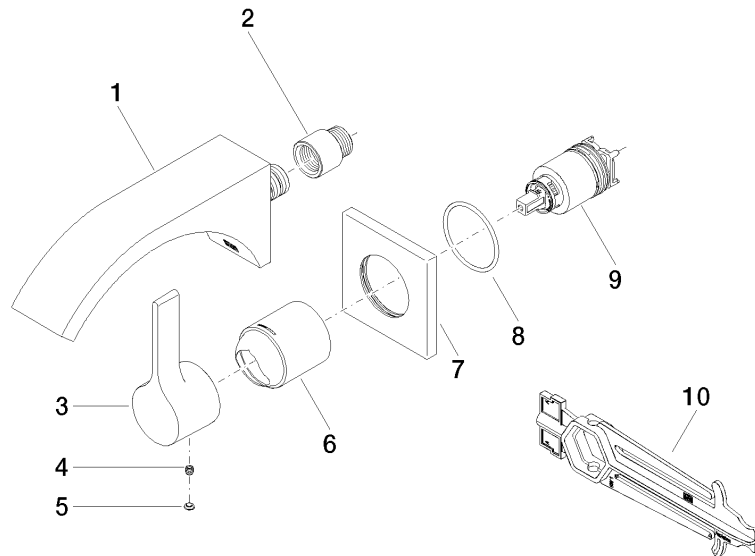

CYO Wall-mounted single-lever basin mixer without pop-up waste - Brushed Dark Platinum

CYO

36 861 811

- 190mm projection
- fixed spout
- rectangular, air-enriched flow
- hole diameter spout 37 mm
- hole diameter single-lever mixer 57 mm
- rosette for mixer 80 x 80mm
- max. flow 4.5 l/min
- lead-free
- This product can help a building meet the requirements of Green Building Rating Systems, e.g. LEED®, BREEAM®, DGNB
- WRAS 2107047

- max. recess depth 95 mm
- min. recess depth 80 mm

36 861 811
mm [inches]

Flow rate chart

Certificates

IAPMO_N-4976 (2). WRAS_2107047. IAPMO_8834 (2). IAPMO_6397 (2). IAPMO_4976 (1).

LGA_38122.

36 861 811

Spare parts list

No.	Item Number	Name	Quantity used	Delivery time
1	13 805 811-99	CYO Wall-mounted basin spout without pop-up waste - Brushed Dark Platinum	1	30
2	09 24 03 072 10 90	nipple	1	2
3	09 20 80 021-99	handle	1	30
4	90 31 11 030 00 90	pin	1	2
5	90 31 20 087 00-99	plug	1	30
6	09 11 02 288-99	cover	1	30
7	09 27 78 039-99	rosette	1	30
8	90 14 10 049 00 90	seal	1	2
9	90 15 05 064 01 90	cartridge	1	2
10	90 30 09 064 00 90	key	1	2