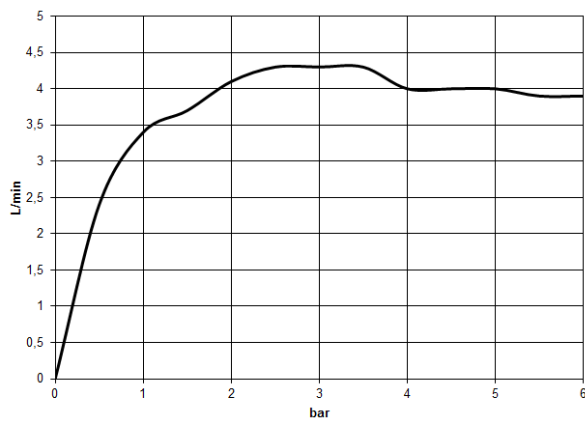

CYO Wall-mounted single-lever basin mixer without pop-up waste - Brushed Dark Platinum

CYO

36 861 811

- 190mm projection
- fixed spout
- rectangular, air-enriched flow
- hole diameter spout 37 mm
- hole diameter single-lever mixer 57 mm
- rosette for mixer 80 x 80mm
- max. flow 4.5 l/min
- lead-free
- This product can help a building meet the requirements of Green Building Rating Systems, e.g. LEED®, BREEAM®, DGNB
- WRAS 2107047

- max. recess depth 95 mm
- min. recess depth 80 mm

36 861 811
mm [inches]

Flow rate chart

Certificates

IAPMO_N-4976 (2). WRAS_2107047. IAPMO_8834 (2). IAPMO_6397 (2). IAPMO_4976 (1).

LGA_38122.

36 861 811

Spare parts list