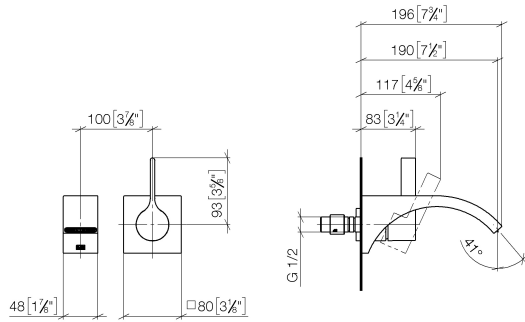

CYO Wall-mounted single-lever basin mixer without pop-up waste - Brushed Dark Platinum

CYO

36 861 811

- 190mm projection
- fixed spout
- rectangular, air-enriched flow
- hole diameter spout 37 mm
- hole diameter single-lever mixer 57 mm
- rosette for mixer 80 x 80mm
- max. flow 4.5 l/min
- lead-free
- This product can help a building meet the requirements of Green Building Rating Systems, e.g. LEED®, BREEAM®, DGNB
- WRAS 2107047

	Brushed Dark Platinum	36 861 811-99
	Chrome	36 861 811-00
	Brushed Platinum	36 861 811-06
	Dark Chrome	36 861 811-19
	Brushed Durabronze (23kt Gold)	36 861 811-28

Required miscellaneous

Concealed wall-mounted single-lever mixer - 35 860 970 90

- max. recess depth 95 mm
- min. recess depth 80 mm

36 861 811
mm [inches]

Flow rate chart

Certificates

IAPMO_N-4976 (2). WRAS_2107047. IAPMO_8834 (2). IAPMO_6397 (2). IAPMO_4976 (1).

LGA_38122.

36 861 811

Spare parts list

No.	Item Number	Name	Quantity used	Delivery time
1	13 805 811-99	CYO Wall-mounted basin spout without pop-up waste - Brushed Dark Platinum	1	30
2	09 24 03 072 10 90	nipple	1	2
3	09 20 80 021-99	handle	1	30
4	90 31 11 030 00 90	pin	1	2
5	90 31 20 087 00-99	plug	1	30
6	09 11 02 288-99	cover	1	30
7	09 27 78 039-99	rosette	1	30
8	90 14 10 049 00 90	seal	1	2
9	90 15 05 064 01 90	cartridge	1	2
10	90 30 09 064 00 90	key	1	2