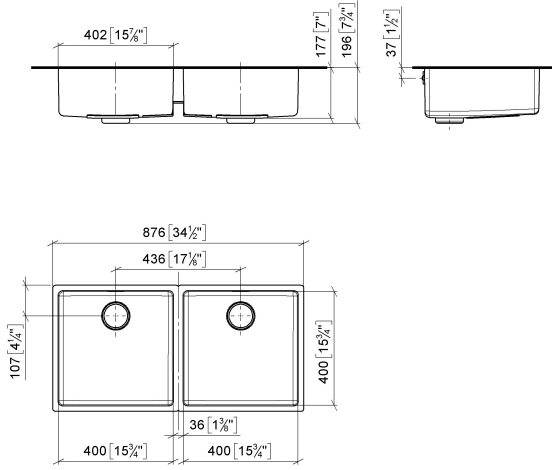

## Double sink

---

38 240 004

- under-mounted
- 400 x 400 mm
- sink depth 175 mm
- suitable for base units 900 mm
- Radius 15 mm

**Drain and overflow set not included in the scope of supply. See Required miscellaneous.  
Not compatible with brushed stainless steel kitchen sinks 38 XXX 004-86.**

## Double sink

---

38 240 004

mm [inches]  
1:10