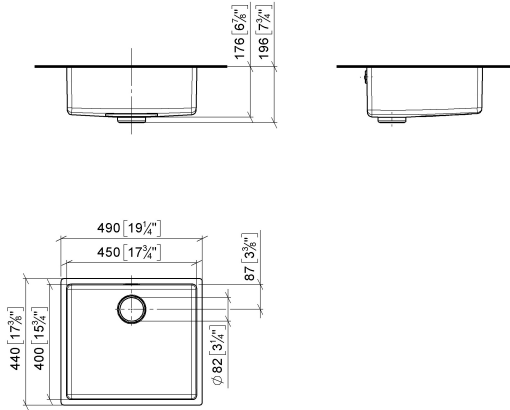

## Single sink - Brushed Stainless Steel

---

38 450 004

- under-mounted
- 450 x 400 mm
- sink depth 175 mm
- suitable for base units 500 mm
- Radius 15 mm

**Drain and overflow set not included in the scope of supply. See Required miscellaneous.**

## Single sink - Brushed Stainless Steel

---

38 450 004

mm [inches]  
1:10