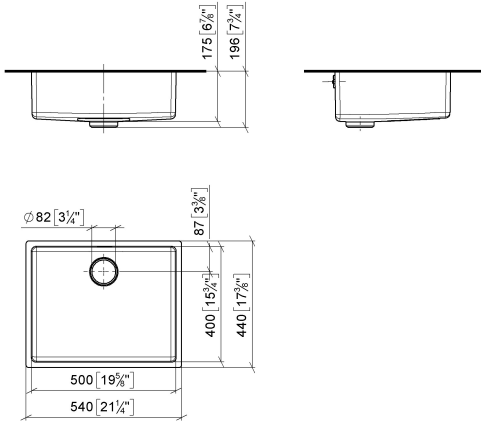

Single sink - Brushed Stainless Steel

38 500 004

- under-mounted
- 500 x 400 mm
- sink depth 175 mm
- suitable for base units 550 mm
- Radius 15 mm

Drain and overflow set not included in the scope of supply. See Required miscellaneous.

Drain and overflow set not included in the scope of supply. See Required miscellaneous.

Required miscellaneous

Pop-up waste and overflow with electronic control 10 410 004-86

Required miscellaneous

Basin Waste mechanical 10 405 004-86

Single sink - Brushed Stainless Steel

38 500 004

mm [inches]

Certificates

Leistungserklärung_ declaration_of_perfo
DOD rmance_DOD