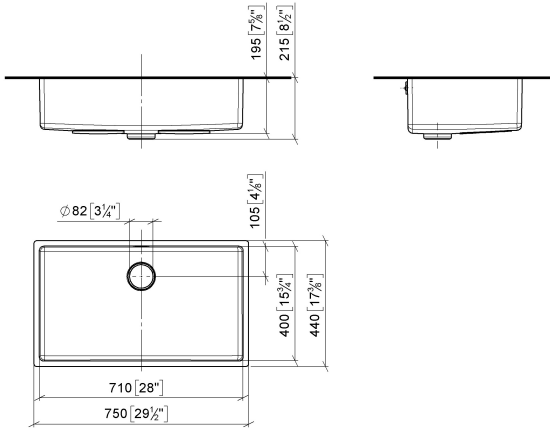

Single sink

38 710 004

- under-mounted
- 710 x 400 mm
- sink depth 195 mm
- suitable for base units 800 mm
- Radius 15 mm

Drain and overflow set not included in the scope of supply. See Required miscellaneous.

Drain and overflow set not included in the scope of supply. See Required miscellaneous.

Required miscellaneous

Pop-up waste and overflow with electronic control 10 410 004-86

Required miscellaneous

Basin Waste mechanical 10 405 004-86

Single sink

38 710 004

mm [inches]
1:10

Certificates

Leistungserklärung_ declaration_of_perfo
DOD rmance_DOD