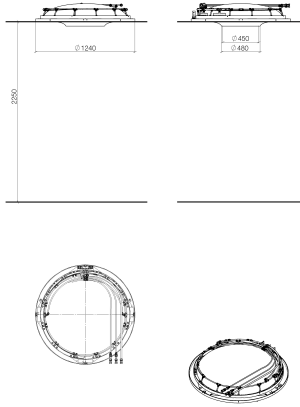

AQUAMOON Rain panel - Matte White

41 620 979