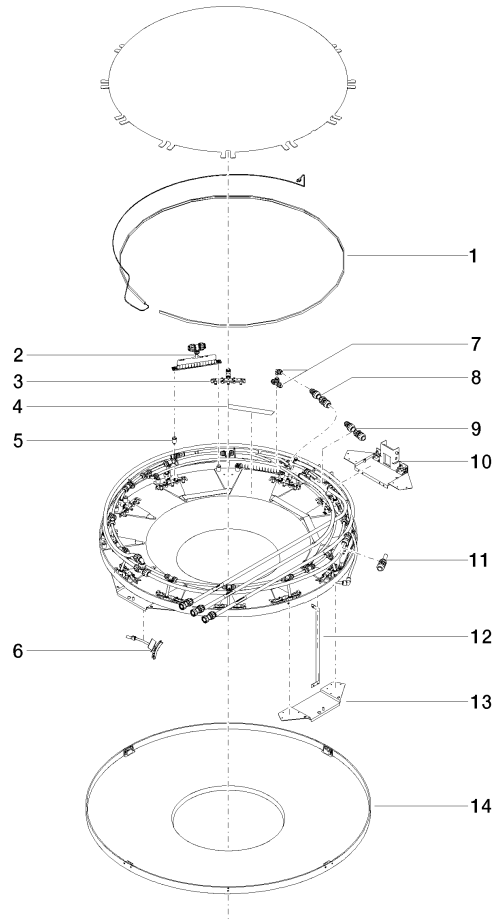

AQUAMOON Rain panel - Matte White

41 620 979