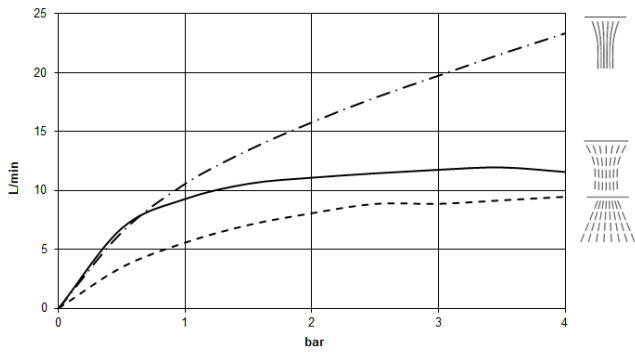

Flow rate chart

Codes & Standards

DIN 4109

ISO 3822

Ü-Zeichen