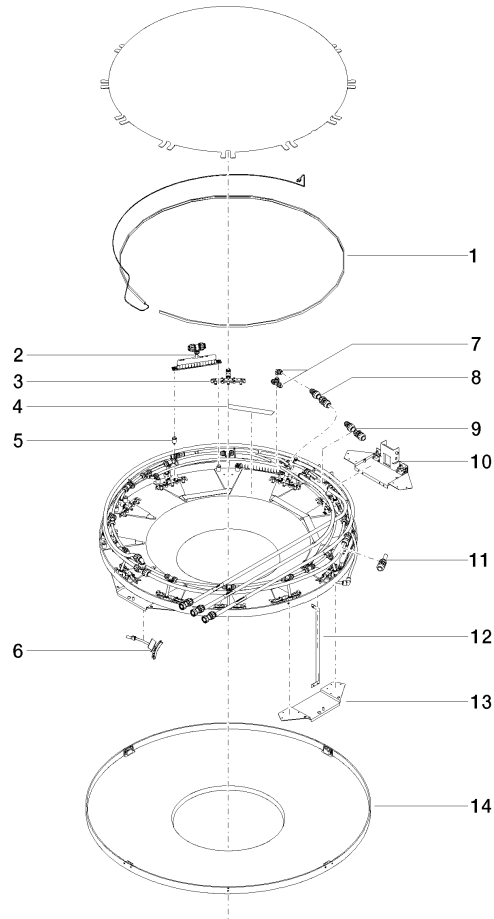

AQUAMOON Rain panel with color light - Matte White

41 625 979

- exposed trim parts
- Rain panel with 3 different flow modes
- AQUACIRCLE RAIN: Circular rain curtain, max. flow rate 12 l/min (at 3 bar)
- TEMPEST RAIN: Natural rain, max. flow rate 10 l/min (at 3 bar)
- QUEEN'S COLLAR CASCADE: Rounded cascade, max. flow rate 24 l/min (at 3 bar)
- RGBW LED ambient lighting
- Matt white cover, RAL 9003
- with anti-scale system
- Outer diameter 1240 mm, opening diameter 450 mm
- Flow rate at 3 bar flow pressure in conjunction with xTOOL: 46 l/min
- Weight 22.5 kg
- Protection rating IP67
- Control elements not included among the items supplied
- Provided by customer: Zigbee gateway

- Ceiling installation enclosure 1356 x 1356 x 290 mm
- concealed rough parts
- Opening diameter 1252 mm
- min. recess depth 290 mm

AQUAMOON Rain panel with color light - Matte White

41 625 979

Flow rate chart

Codes & Standards

DIN 4109

ISO 3822

Ü-Zeichen

AQUAMOON Rain panel with color light - Matte White

41 625 979

Certificates

LGA_29

AQUAMOON Rain panel with color light - Matte White

41 625 979

AQUAMOON Rain panel with color light - Matte White

41 625 979

Spare parts list

No.	Item Number	Name	Quantity used	Delivery time
	90 10 01 183 01 90	lamp	72	2